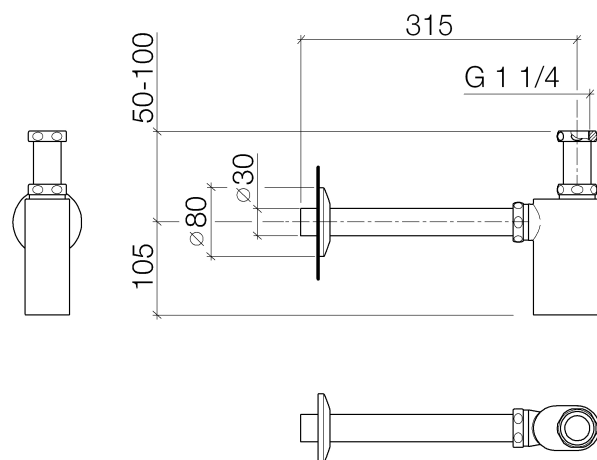

Product specifications

- Flange diameter 3-1/8"

Surfaces

- chrome 10040970-00
- matt platinum 10040970-06
- platinum 10040970-08
- brass 10040970-09

Exploded assembly drawing

Order quantity

No.	Article number	Name	Installation quantity
1	092823005ff	pipe	1
2	09140501790	seal	1
3	092330015ff	nut	3
4	09281000390	ring	1
5	09140501690	seal	2
6	09282300690	pipe	1
7	091922080ff	casing	1
8	092823002ff	pipe	1
9	04270101500ff	rosette	1