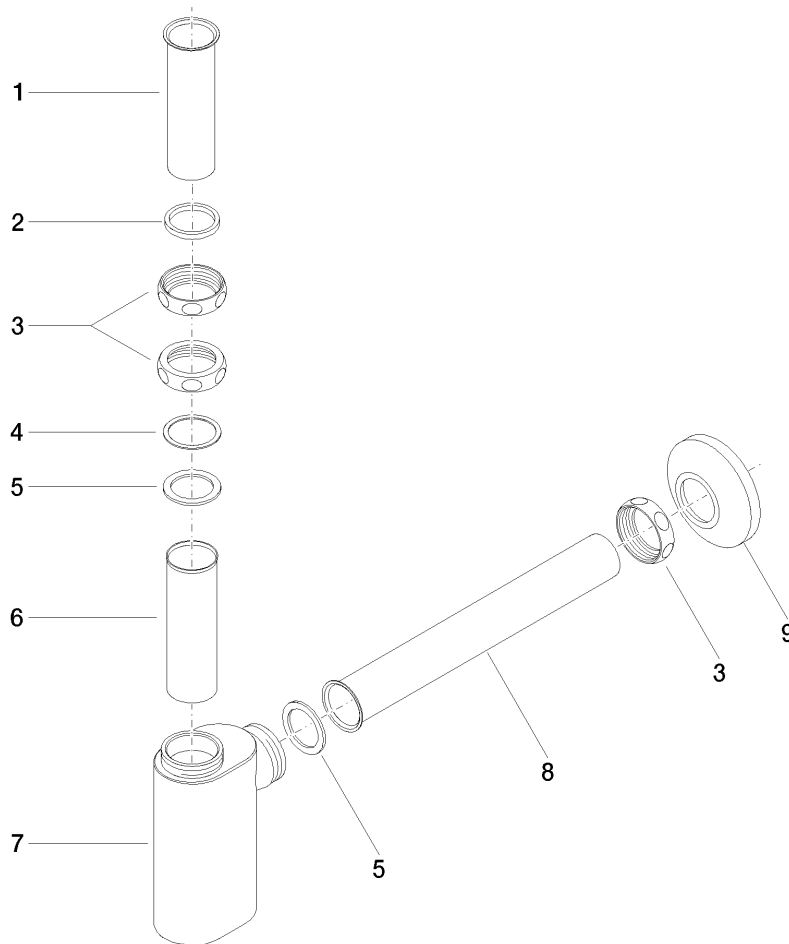

Product specifications

- Flange diameter 3-1/8"

Surfaces

- chrome 10040970-00
- matt platinum 10040970-06
- platinum 10040970-08
- brass 10040970-09

Exploded assembly drawing

Order quantity

No.	Article number	Name	Installation quantity
1	092823005ff	pipe	1
2	09140501790	seal	1
3	092330015ff	nut	3
4	09281000390	ring	1
5	09140501690	seal	2
6	09282300690	pipe	1
7	091922080ff	casing	1
8	092823002ff	pipe	1
9	04270101500ff	rosette	1