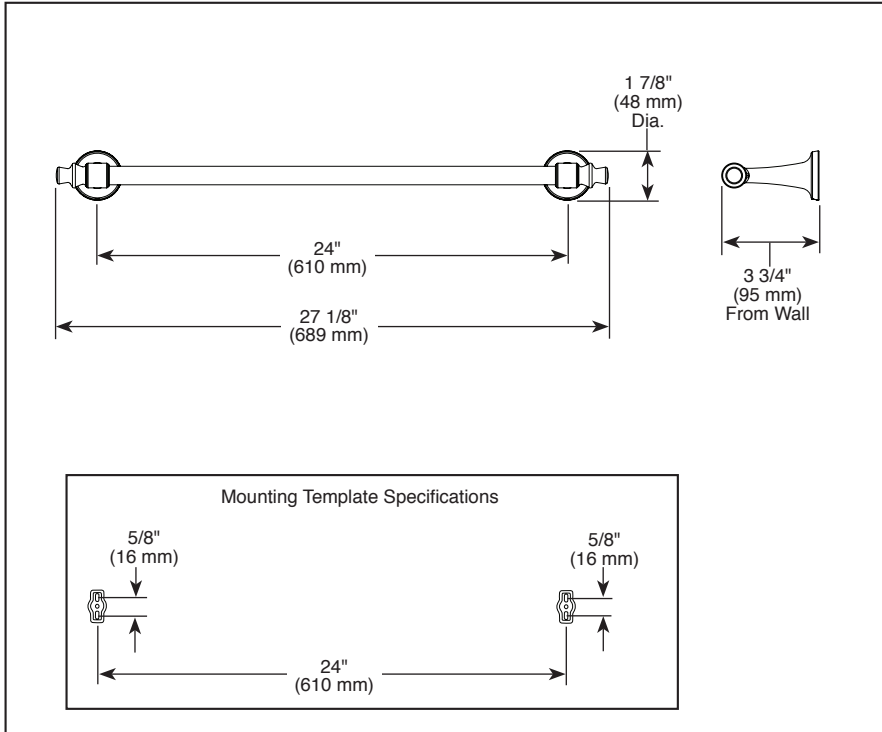

75624▲

Submitted Model No.: _____

Specific Features: _____

▲ Designate Proper Finish Suffix

see what Delta can doSM

ACCESSORIES

- Dorval™ Bath Collection
- 24" Towel Bar

STANDARD SPECIFICATIONS:

- Wood blocking is preferable behind all wall surfaces. If wood blocking is not available, the following fasteners are suggested: Tile/Masonry-Plastic or lead Anchors Plaster/drywall-Toggle bolts.
- Mounting hardware and mounting template included with product.