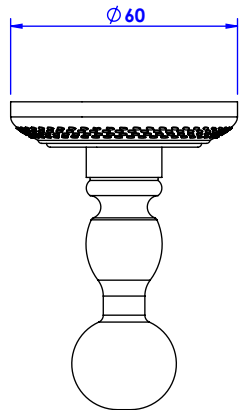

Collection : Bijou

Porte-peignoir, mural. - Wall mounted robe hook.

Ref : C36-502

CRISTAL & BRONZE

PARIS · 1937

09/07/2020-1