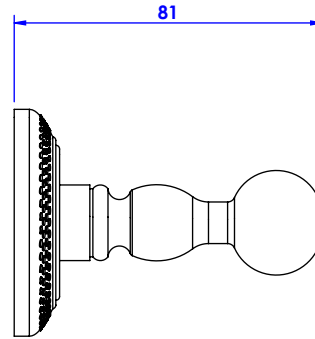

Collection : Bijou

Porte-peignoir, mural. - Wall mounted robe hook.

Ref : C36-502

CRISTAL & BRONZE

PARIS · 1937

09/07/2020-1