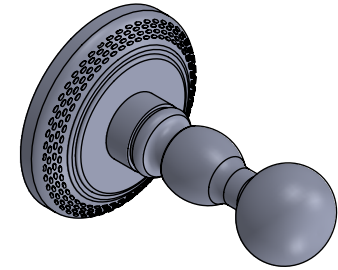

Collection : Bijou

Porte-peignoir, mural. - Wall mounted robe hook.

Ref : C36-502

CRISTAL & BRONZE

PARIS · 1937

09/07/2020-1