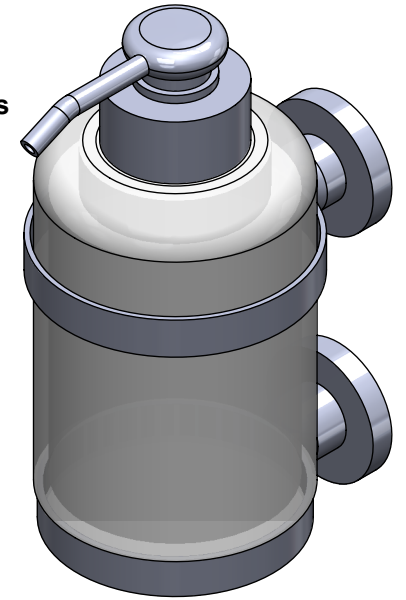

**Collections : Star & Alliance**

**Distributeur de savon liquide mural. GM, cristallin, cont.360ml.**

**Wall-mounted soap dispenser. large size, cristallin, cont.360ml.**

- Star**  
Ref. C31-530
- Star Lisse**  
Ref. C32-530
- Star à Manettes**  
Ref. C33-530
- Alliance**  
Ref. C29-530

**CRISTAL & BRONZE**  
PARIS • 1937

23/11/2020-1