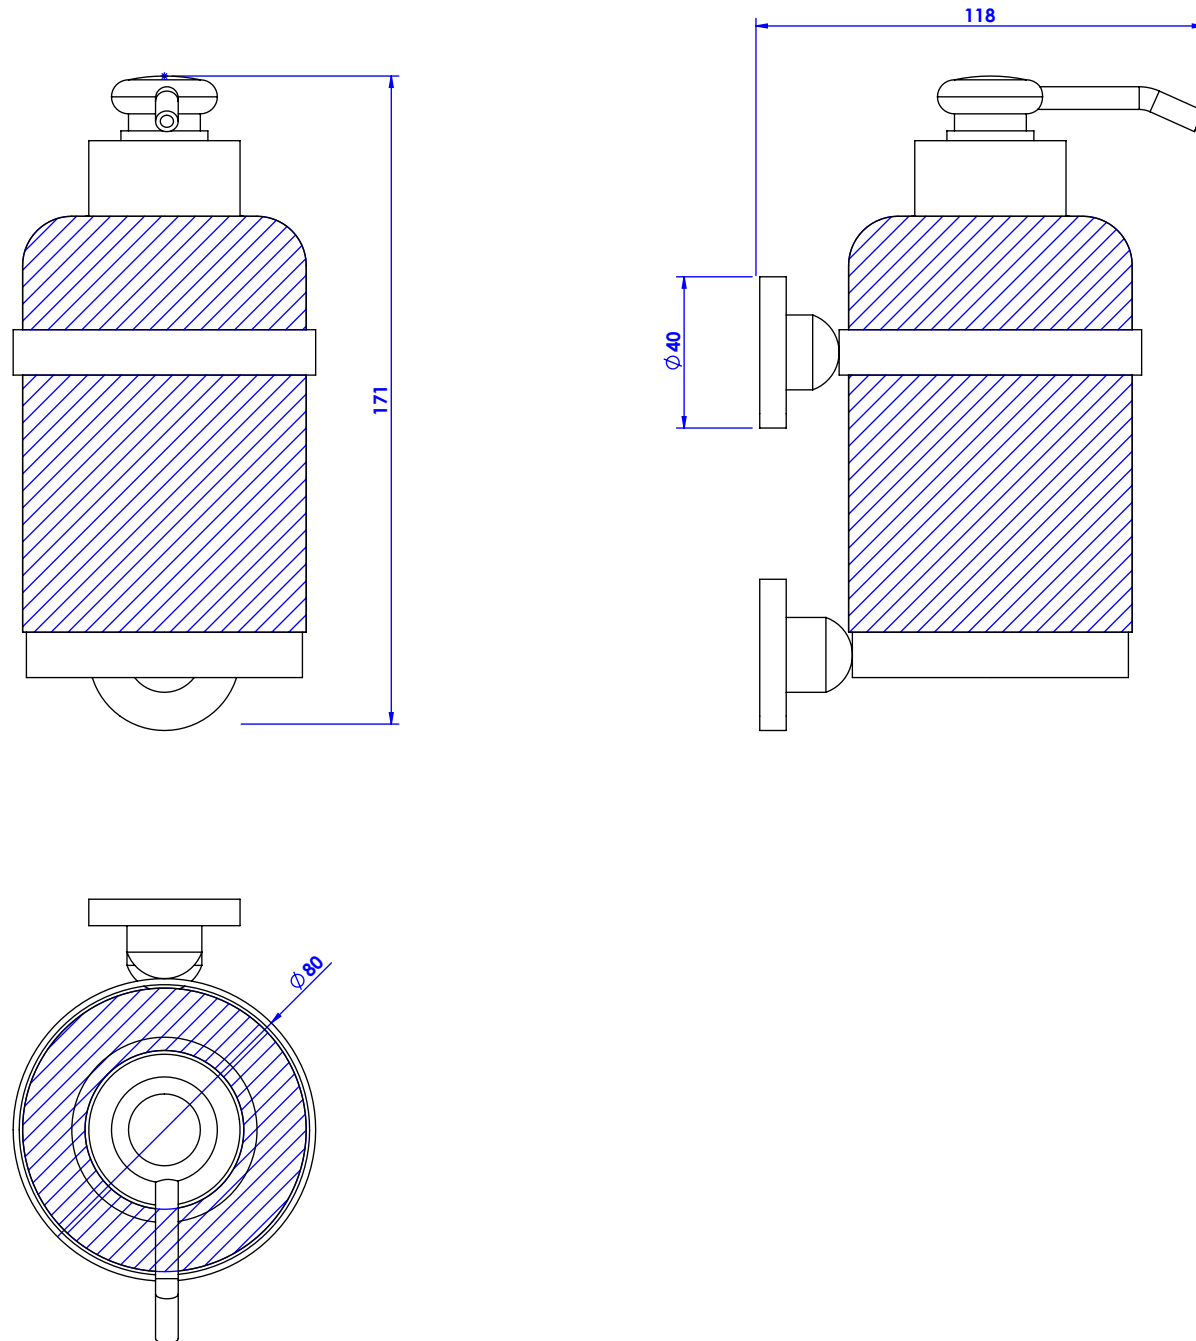

**Collections : Star & Alliance**

**Distributeur de savon liquide mural. GM, cristallin, cont.360ml.**

**Wall-mounted soap dispenser. large size, cristallin, cont.360ml.**

- Star**  
Ref. C31-530
- Star Lisse**  
Ref. C32-530
- Star à Manettes**  
Ref. C33-530
- Alliance**  
Ref. C29-530

**CRISTAL & BRONZE**  
PARIS • 1937

23/11/2020-1