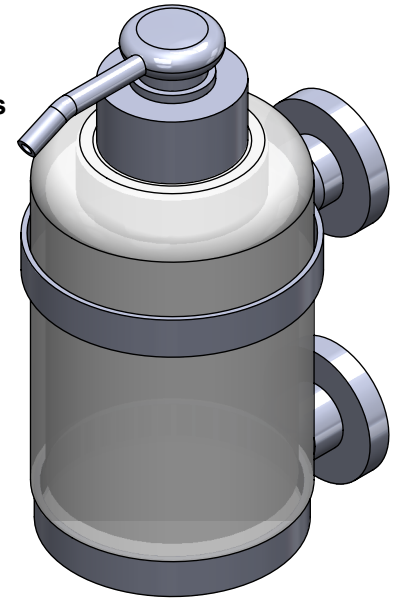

Collections : Star & Alliance

Distributeur de savon liquide mural. GM, cristallin, cont.360ml.

Wall-mounted soap dispenser. large size, cristallin, cont.360ml.

- Star**
Ref. C31-530
- Star Lisse**
Ref. C32-530
- Star à Manettes**
Ref. C33-530
- Alliance**
Ref. C29-530

CRISTAL & BRONZE

PARIS • 1937

23/11/2020-1