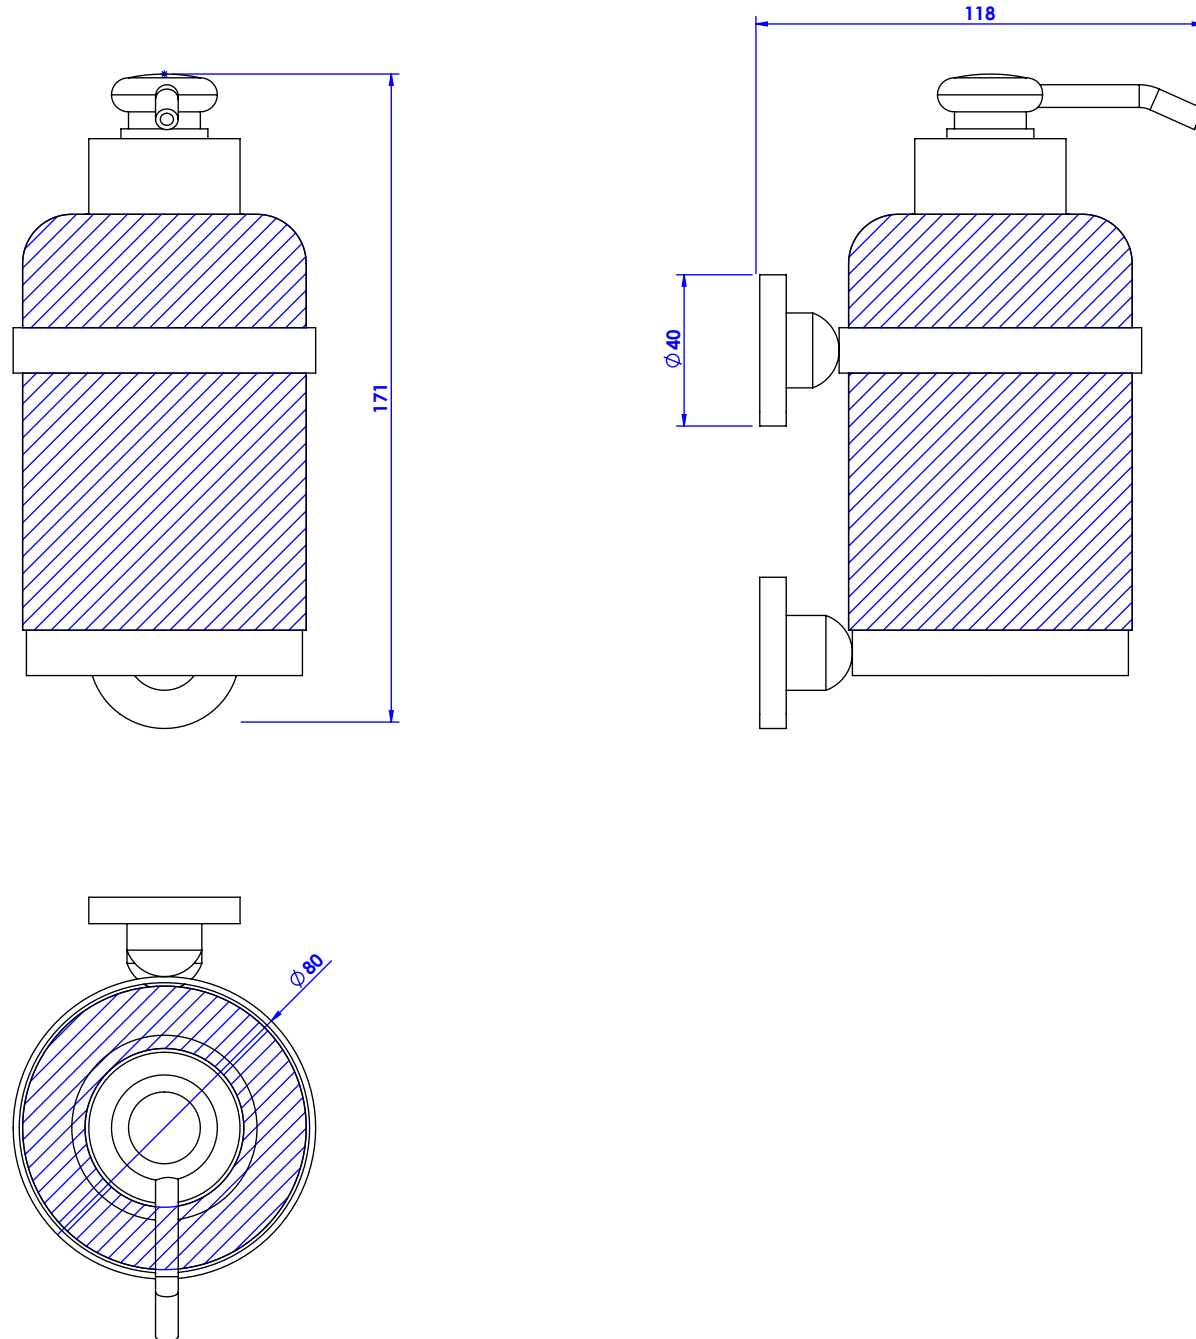

Collections : Star & Alliance

Distributeur de savon liquide mural. GM, cristallin, cont.360ml.

Wall-mounted soap dispenser. large size, cristallin, cont.360ml.

- Star**
Ref. C31-530
- Star Lisse**
Ref. C32-530
- Star à Manettes**
Ref. C33-530
- Alliance**
Ref. C29-530

CRISTAL & BRONZE

PARIS • 1937

23/11/2020-1