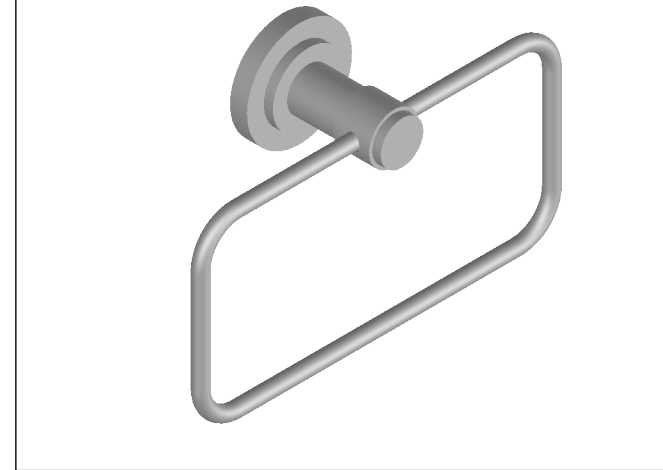

Collection : Star

Porte serviette rectangle, mural / Wall mounted towel rectangular.

Ref : C31-511

CRISTAL&BRONZE
PARIS · 1937

22/10/2019-1