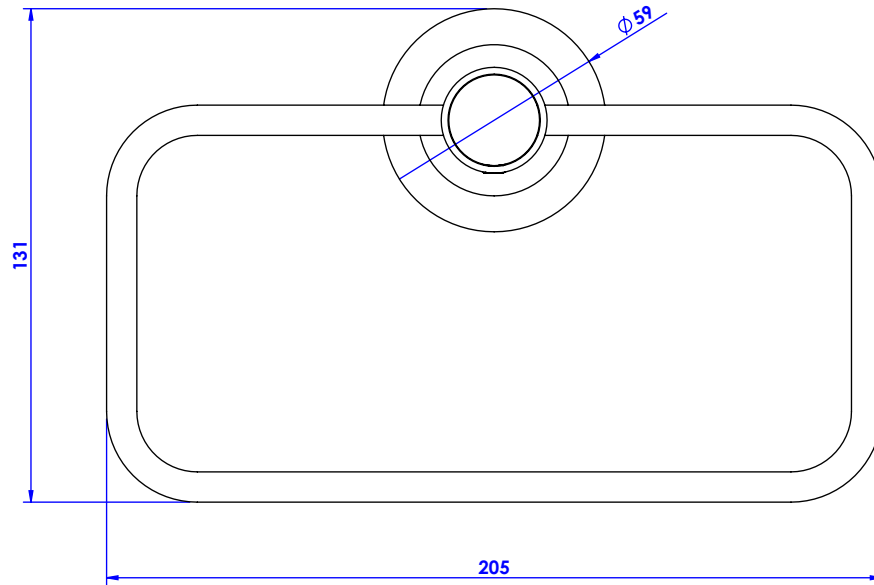

Collection : Star

Porte serviette rectangle, mural / Wall mounted towel rectangular.

Ref : C31-511

CRISTAL&BRONZE
PARIS · 1937

22/10/2019-1