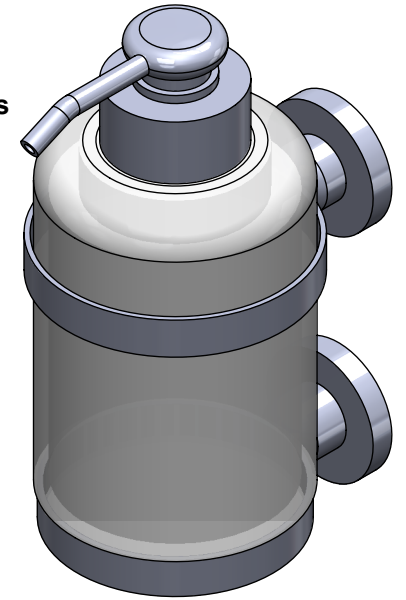

Collections : Star & Alliance

Distributeur de savon liquide mural. GM, cristallin, cont.360ml.

Wall-mounted soap dispenser. large size, cristallin, cont.360ml.

- Star**
Ref. C31-530
- Star Lisse**
Ref. C32-530
- Star à Manettes**
Ref. C33-530
- Alliance**
Ref. C29-530

CRISTAL & BRONZE

PARIS • 1937

23/11/2020-1