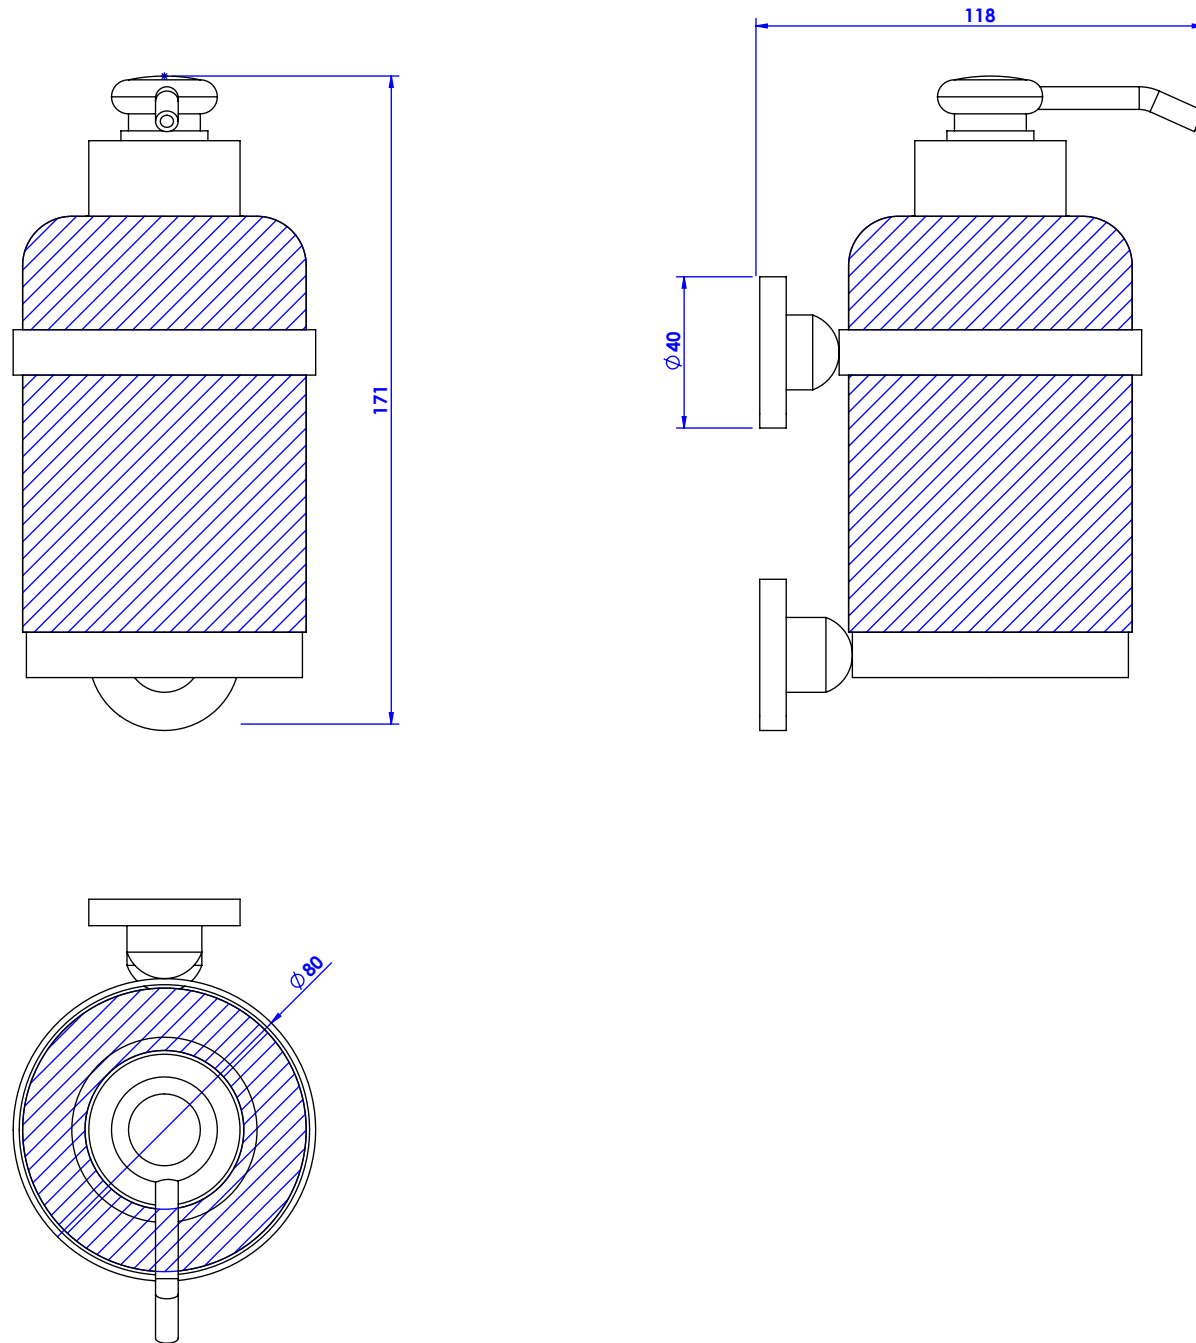

Collections : Star & Alliance

Distributeur de savon liquide mural. GM, cristallin, cont.360ml.

Wall-mounted soap dispenser. large size, cristallin, cont.360ml.

- Star**
Ref. C31-530
- Star Lisse**
Ref. C32-530
- Star à Manettes**
Ref. C33-530
- Alliance**
Ref. C29-530

CRISTAL & BRONZE

PARIS • 1937

23/11/2020-1