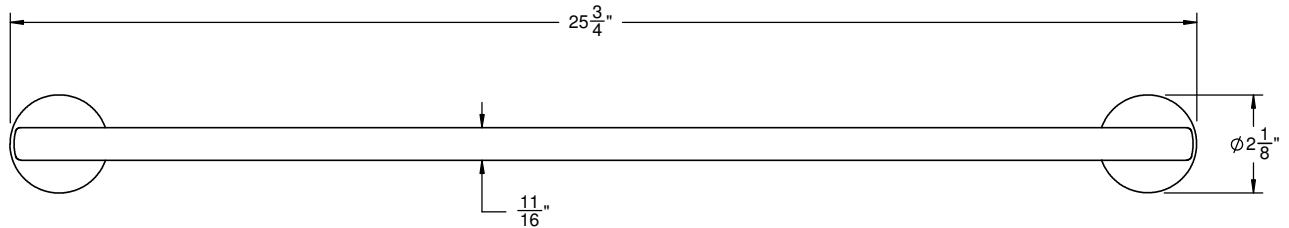

California Faucets®

Arpeggio™

24" TOWEL BAR

Features

- Solid brass construction
- Includes all mounting hardware
- Over 30 finishes including 15 PVD finishes
- For additional product listing, see www.californiafaucets.com

E4-24

Codes/Standards Applicable

Meets or exceeds the following at date of manufacture:

- None applicable

(4X) 3/8"-1/2" WALL ANCHOR

(4X) 8 X 1-1/2" SCREW

ALL DIMENSIONS SHOWN TO NEAREST 1/16"