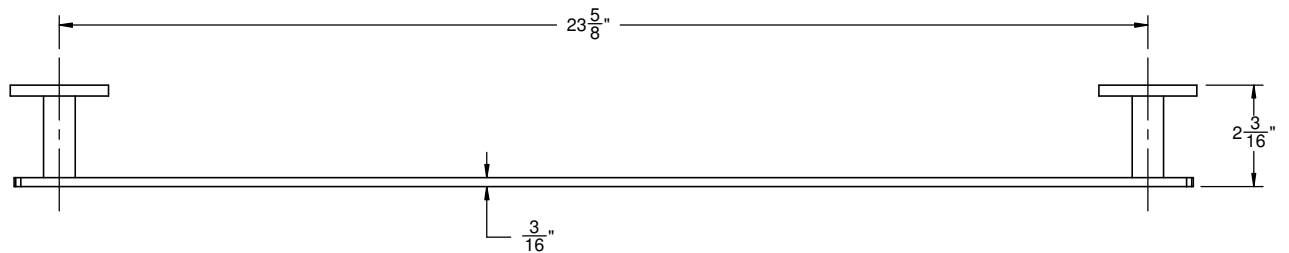

California Faucets®

Arpeggio™

24" TOWEL BAR

Features

- Solid brass construction
- Includes all mounting hardware
- Over 30 finishes including 15 PVD finishes
- For additional product listing, see www.californiafaucets.com

E4-24

Codes/Standards Applicable

Meets or exceeds the following at date of manufacture:

- None applicable

(4X) 3/8"-1/2" WALL ANCHOR

(4X) 8 X 1-1/2" SCREW

ALL DIMENSIONS SHOWN TO NEAREST 1/16"