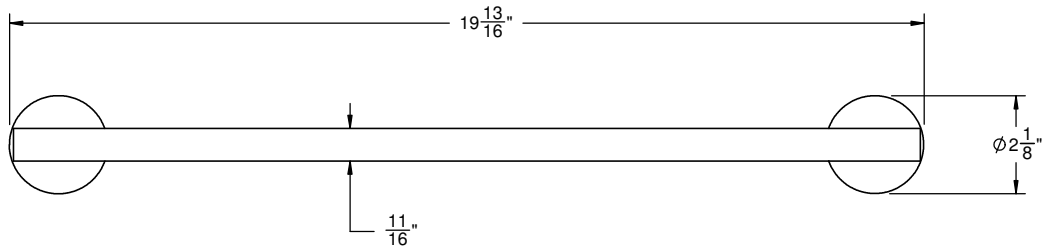

California Faucets®

Bel Canto™

18" TOWEL BAR

Features

- Solid brass construction
- Includes all mounting hardware
- Over 30 finishes including 15 PVD finishes
- For additional product listing, see www.californiafaucets.com

E3-18

Codes/Standards Applicable

Meets or exceeds the following at date of manufacture:

- None applicable

(4X) 3/8"-1/2" WALL ANCHOR

(4X) 8 X 1-1/2" SCREW

ALL DIMENSIONS SHOWN TO NEAREST 1/16"