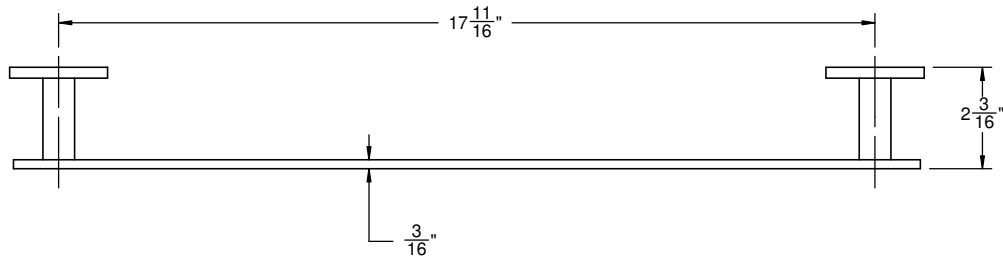

California Faucets®

Bel Canto™

18" TOWEL BAR

Features

- Solid brass construction
- Includes all mounting hardware
- Over 30 finishes including 15 PVD finishes
- For additional product listing, see www.californiafaucets.com

E3-18

Codes/Standards Applicable

Meets or exceeds the following at date of manufacture:

- None applicable

(4X) 3/8"-1/2" WALL ANCHOR

(4X) 8 X 1-1/2" SCREW

ALL DIMENSIONS SHOWN TO NEAREST 1/16"