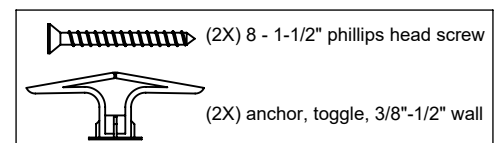

California Faucets®

CHRISTOPHERGRUBB Collection

Trousdale™

Single Post Toilet Paper / Hand Towel Holder

Features

- Available in 28 finishes including 13 PVD finishes
- All brass construction
- Includes all mounting hardware

C1-STP

Codes/Standards

Product meets or exceeds the following:

- None applicable

Dimensions are inches, rounded to 1/16"
[Dimensions in brackets are mm, rounded to 1mm]

Specifications subject to change without notice