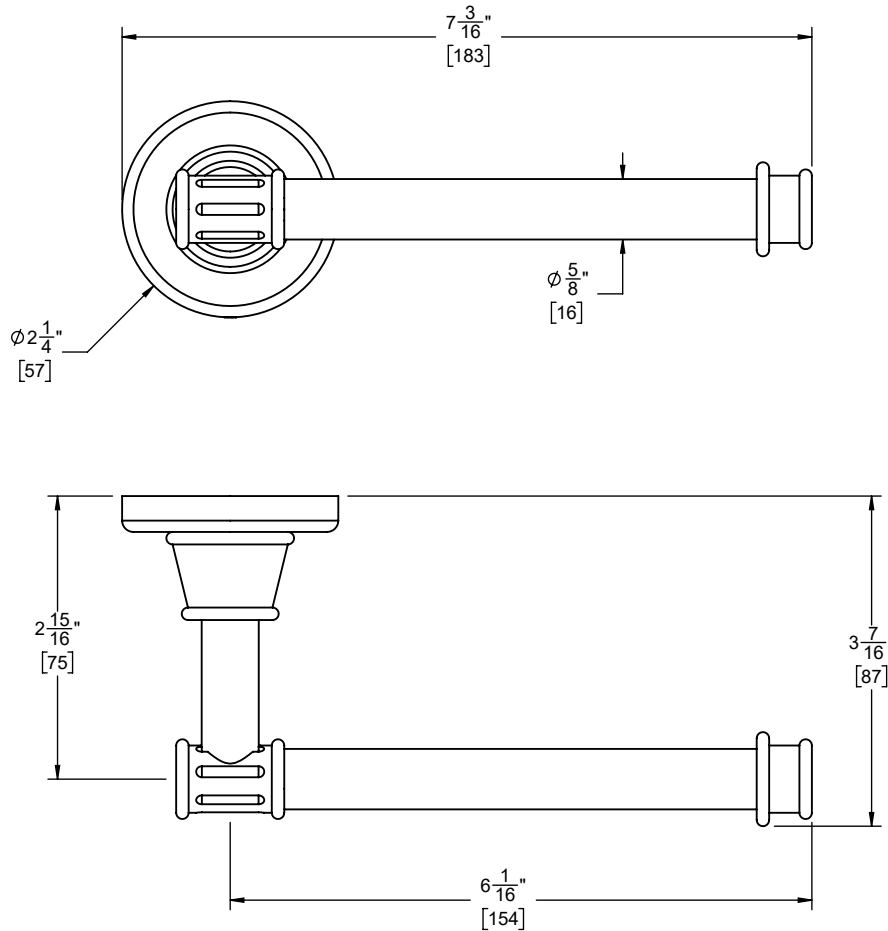

California Faucets®

CHRISTOPHERGRUBB Collection

Trousdale™

Single Post Toilet Paper / Hand Towel Holder

Features

- Available in 28 finishes including 13 PVD finishes
- All brass construction
- Includes all mounting hardware

C1-STP

Codes/Standards

Product meets or exceeds the following:

- None applicable

Dimensions are inches, rounded to 1/16"
[Dimensions in brackets are mm, rounded to 1mm]

Specifications subject to change without notice