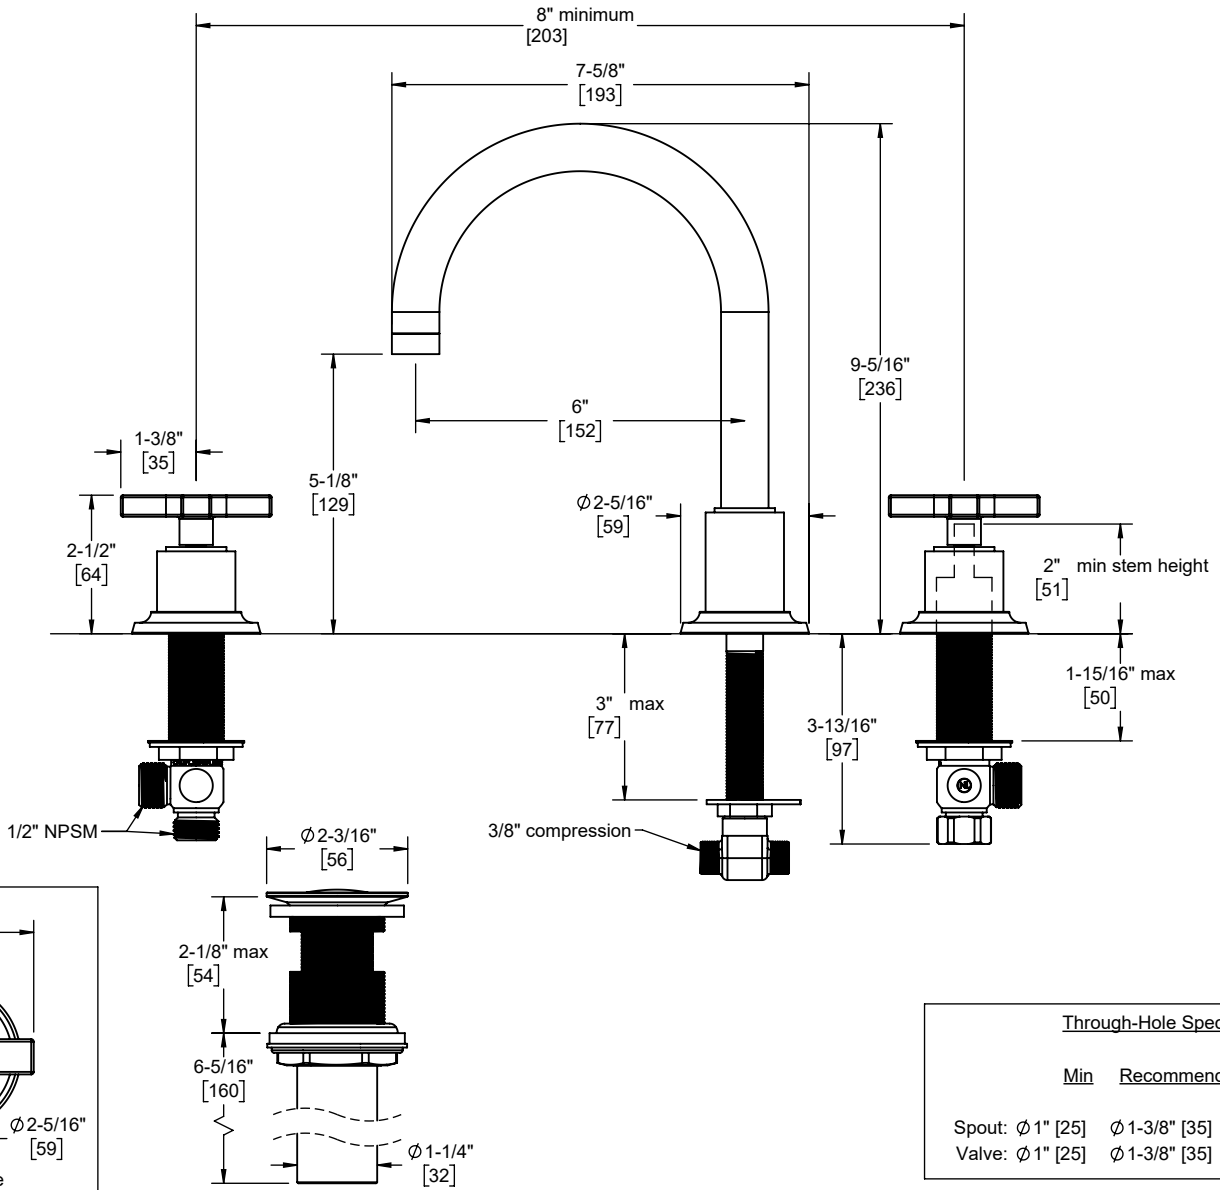

Codes/Standards

Product meets or exceeds the following:

- ASME A112.18.1/CSA B125.1
- NSF 61, NSF 372, CEC & DOE
- EPA WaterSense
- Commonwealth of MA