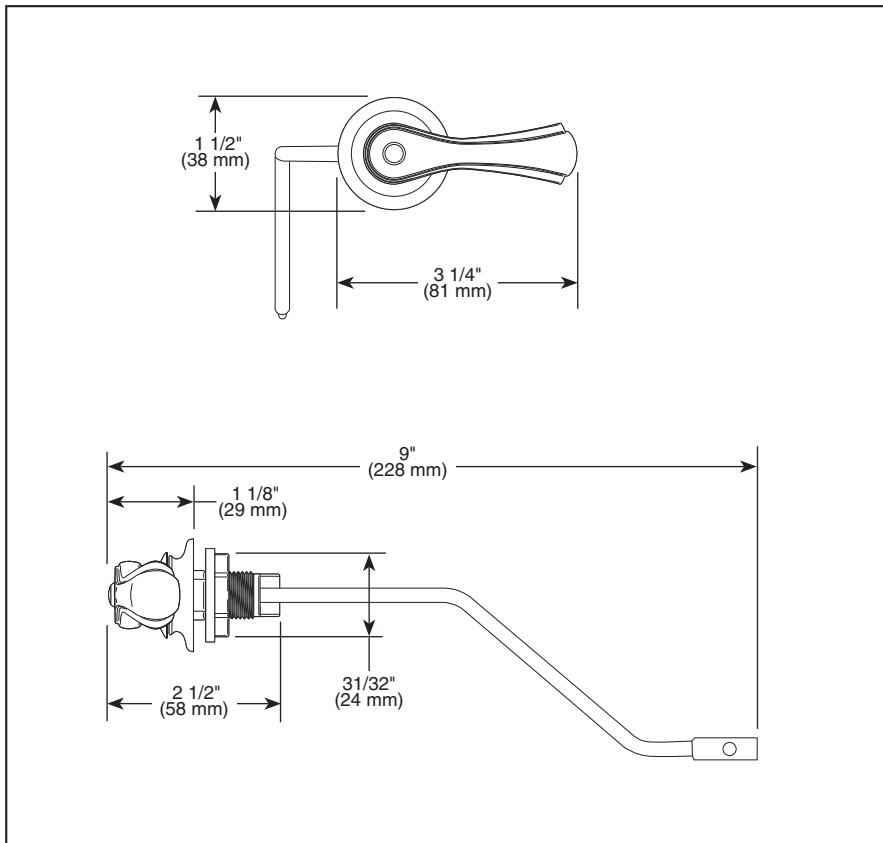

## ACCESSORIES

- Charlotte™ Bath Collection
- Side Mount Flush Lever

Submitted Model No.: \_\_\_\_\_

Specific Features: \_\_\_\_\_

▲ Designate proper finish suffix

### STANDARD SPECIFICATIONS:

- Installation instructions included with product.