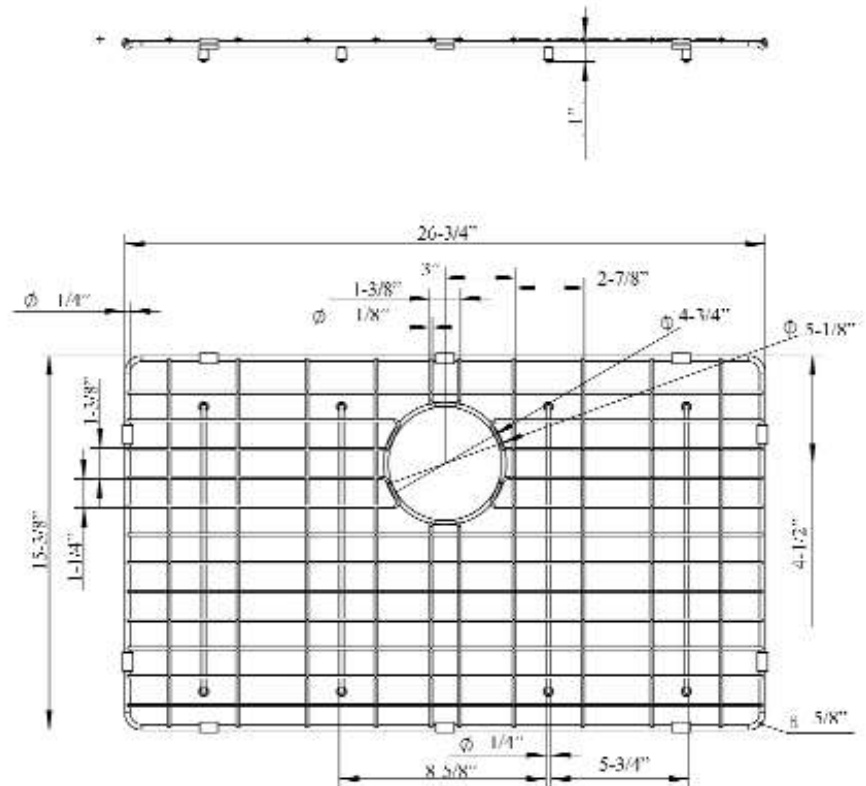

FSSSB2020 WIRE GRID

Cat. No.
FSSSB2020-WIRE

W: 26-³/₄"
D: 15-³/₈"
H: 1"

Drain Hole : 4-³/₄"

Features:

- ▶ Fits bottom of FSSSB2020 farmer sink
- ▶ Rubber Feet Covers Included

Finishes:

SS Stainless Steel

Dimensions and specifications subject to change without notice.