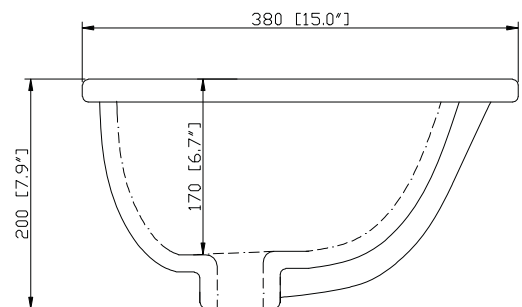

CUM18LN / CUM18WT

Features

- Vitreous China
- Undermount application
- 1.8 in. drain opening
- Overflow outlet

Colors / Finishes

- LN - Linen
- WT - White

Nominal Dimension

- 18.1W x 15D x 7.9H inches
- 458 x 380 x 200 mm

Components

Drain	VC-DRAIN-CP	VC-DRAIN-BN					
Vanity Top	SUT25BK	SUT25CW	SUT25GB	SUT31BK	SUT31CW	SUT31GB	SUT37BK
	SUT37GB	SUT37CW	SUT49CW	SUT49GB	SUT49BK	SUT61BK	SUT61CW
	SUT61GB	SUT73BK	SUT73CW	SUT73GB			

Product Diagrams

Front

Side