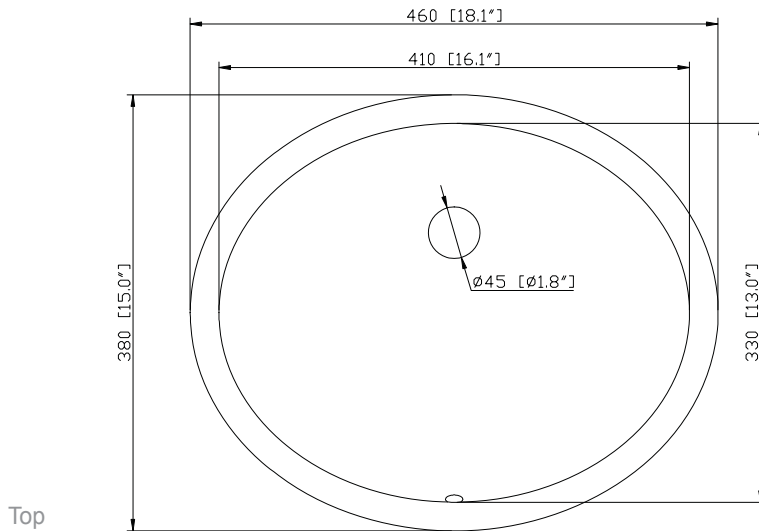

## Nominal Dimension

- 30W x 21D x 34H (inches)

**Colors / Finishes**

- BK - Natural Black Granite
- CW - Natural Carrera White marble
- GB - Natural Galala Beige marble

**Nominal Dimension**

- 31W x 22D x 1H inches
- 787 x 560 x 25 mm

**Related Items**

### Nominal Dimension

- 18.1W x 15D x 7.9H inches
- 458 x 380 x 200 mm

### Product Diagrams

Top

Front

Side