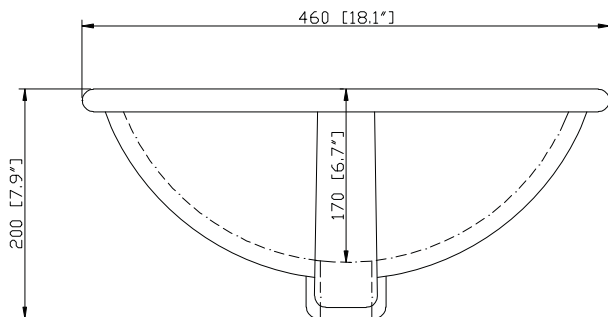

Top

Side

Front