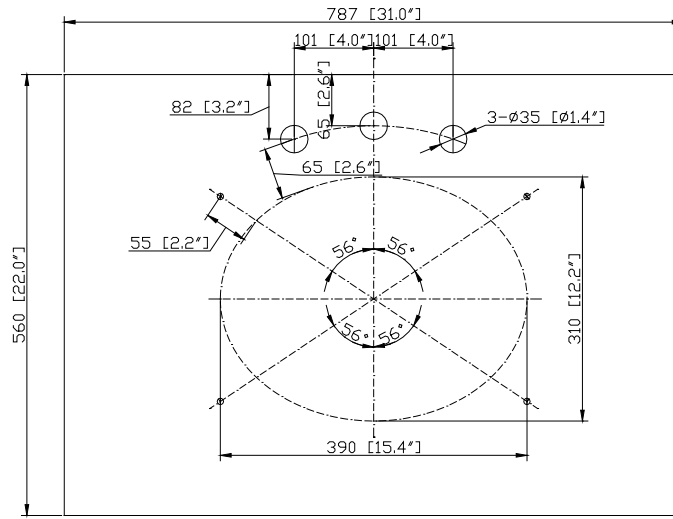

Product Diagrams