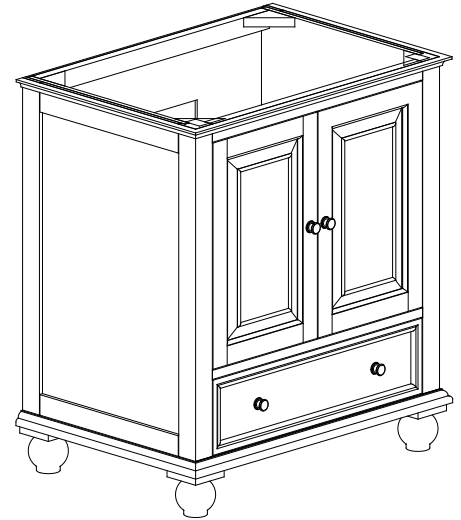

## Features

- Solid poplar frame, plywood drawer and MDF
- 2 soft-close doors
- 1 soft-close drawer
- Black bronze finish hardware
- Adjustable height levelers

## Nominal Dimension

- 30W x 21D x 34H (inches)

### Nominal Dimension

- 18.1W x 15D x 7.9H inches
- 458 x 380 x 200 mm