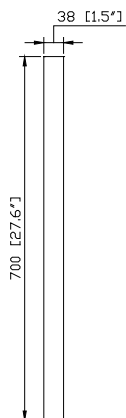

### Features

- Non-beveled mirror
- Stainless steel frame
- Mirror hangs horizontally

### Nominal Dimension

- 59.1W x 1.5D x 27.6H inches

### Components

Vanity	SONOMA-V63-WT
	SONOMA-V63-RK
	SONOMA-V63-IW

### Product Diagrams

Front

Back

Side

Top