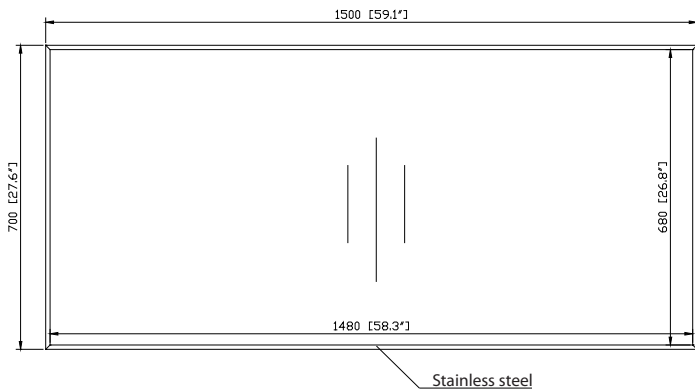

Product Diagrams

Front