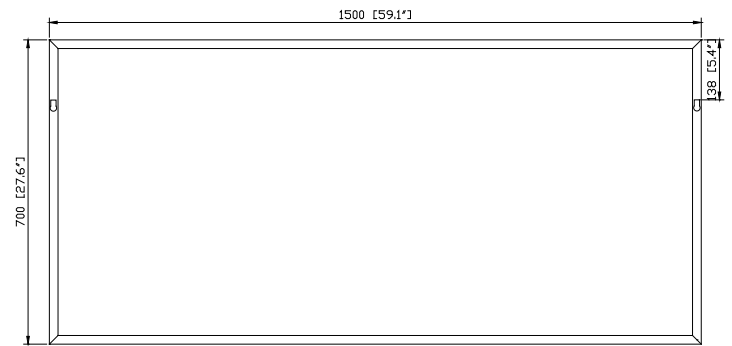

Avanity

SONOMA-M59

Features

- Non-beveled mirror
- Stainless steel frame
- Mirror hangs horizontally

Colors / Finishes

- Metal Frame

Nominal Dimension

- 59.1W x 1.5D x 27.6H inches

Components

Vanity	SONOMA-V63-WT
	SONOMA-V63-RK
	SONOMA-V63-IW

Product Diagrams

Back

Side

Top