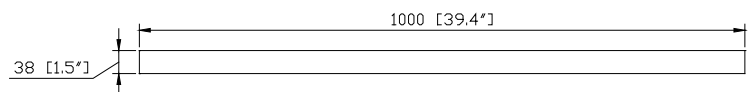

Avanity

SONOMA-M39

Features

- Non-beveled mirror
- Stainless steel frame
- Mirror hangs horizontally

Colors / Finishes

- Metal Frame

Nominal Dimension

- 39.4W x 1.5D x 27.6H inches

Components

Vanity	SONOMA-V39-WT
	SONOMA-V39-RK
	SONOMA-V39-IW

Product Diagrams

Front

Back

Side

Top