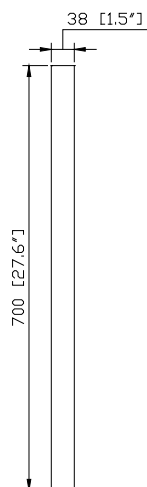

Avanity

SONOMA-M39

Features

- Non-beveled mirror
- Stainless steel frame
- Mirror hangs horizontally

Colors / Finishes

- Metal Frame

Nominal Dimension

- 39.4W x 1.5D x 27.6H inches

Components

Vanity	SONOMA-V39-WT
	SONOMA-V39-RK
	SONOMA-V39-IW

Product Diagrams

Front

Back

Side

Top