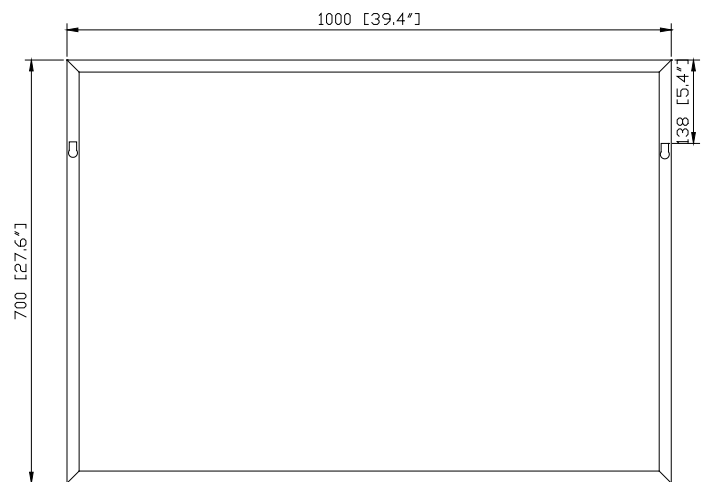

Avanity

SONOMA-M39

Features

- Non-beveled mirror
- Stainless steel frame
- Mirror hangs horizontally

Colors / Finishes

- Metal Frame

Nominal Dimension

- 39.4W x 1.5D x 27.6H inches

Components

Vanity	SONOMA-V39-WT
	SONOMA-V39-RK
	SONOMA-V39-IW

Product Diagrams

Front

Back

Side

Top