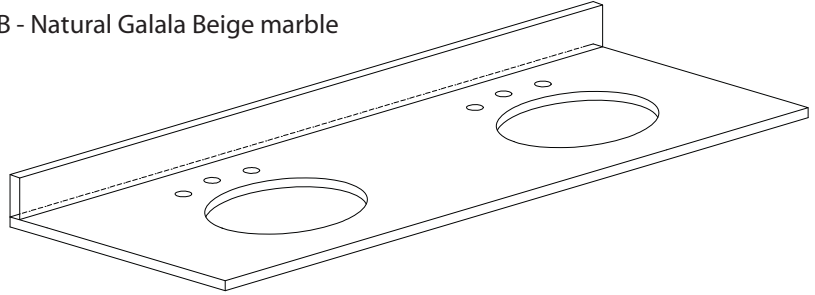

## Nominal Dimension

- 60W x 21D x 34H inches

## Product Diagrams

Front

Back

Side

Top

SUT61BK / SUT61CW / SUT61GB

### Features

- Top cutout for dual undermount sinks
- Top pre-drilled for 8" widespread faucet
- 4" backsplash included

### Nominal Dimension

- 61W x 22D x 1H inches
- 1550 x 560 x 25 mm