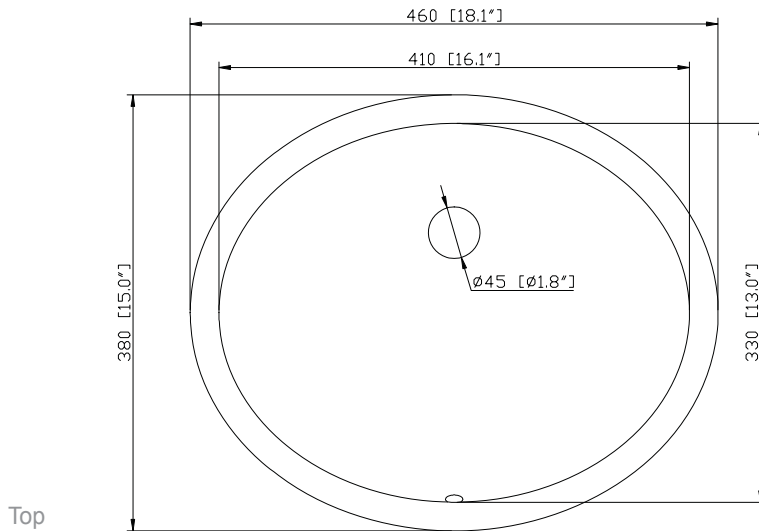

## Nominal Dimension

- 60W x 21D x 34H inches

### Nominal Dimension

- 61W x 22D x 1H inches
- 1550 x 560 x 25 mm

### Nominal Dimension

- 18.1W x 15D x 7.9H inches
- 458 x 380 x 200 mm

### Product Diagrams

Top

Front

Side