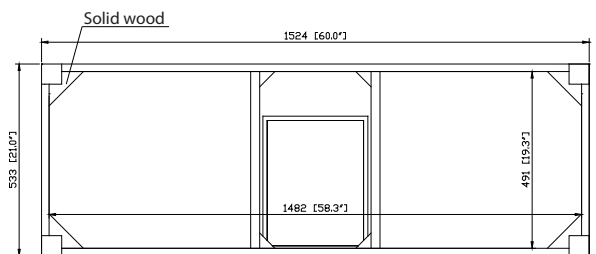

Avanity

MODERO-V60-CG
MODERO-V60-ES
MODERO-V60-WT

Features

- Solid poplar wood frame , Birch veneer Plywood
- 4 soft-close doors
- 5 soft-close drawers
- Brushed nickel finished hardware
- Vanity accomodates dual undermount sinks
- Adjustable height levelers

Colors / Finishes

- Chilled Gray
- Espresso
- White

Nominal Dimension

- 60W x 21D x 34H inches

Components

Mirror	MODERO-CG	MODERO-ES	MODERO-WT
Vanity Top	SUT61BK	SUT61CW	SUT61GB
	SUT61BK-R	SUT61CW-R	SUT61GB-R
Sink	CUM18WT	CUM18LN	CUM20WT-R
Linen Tower	MODERO-LT24-CG	MODERO-LT24-ES	MODERO-LT24-WT

Product Diagrams

Side