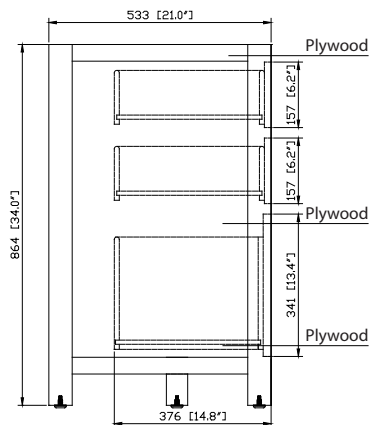

Avanity

MODERO-V60-CG
MODERO-V60-ES
MODERO-V60-WT

Features

- Solid poplar wood frame , Birch veneer Plywood
- 4 soft-close doors
- 5 soft-close drawers
- Brushed nickel finished hardware
- Vanity accomodates dual undermount sinks
- Adjustable height levelers

Colors / Finishes

- Chilled Gray
- Espresso
- White

Nominal Dimension

- 60W x 21D x 34H inches

Components

Mirror	MODERO-CG	MODERO-ES	MODERO-WT
Vanity Top	SUT61BK	SUT61CW	SUT61GB
	SUT61BK-R	SUT61CW-R	SUT61GB-R
Sink	CUM18WT	CUM18LN	CUM20WT-R
Linen Tower	MODERO-LT24-CG	MODERO-LT24-ES	MODERO-LT24-WT

Product Diagrams

Side