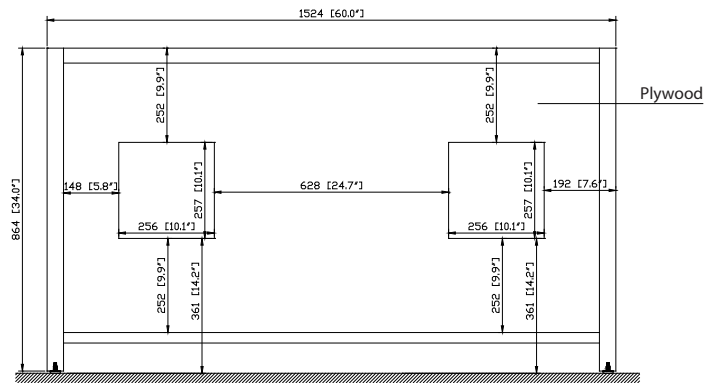

Avanity

MODERO-V60-CG
MODERO-V60-ES
MODERO-V60-WT

Features

- Solid poplar wood frame , Birch veneer Plywood
- 4 soft-close doors
- 5 soft-close drawers
- Brushed nickel finished hardware
- Vanity accomodates dual undermount sinks
- Adjustable height levelers

Colors / Finishes

- Chilled Gray
- Espresso
- White

Nominal Dimension

- 60W x 21D x 34H inches

Components

Mirror	MODERO-CG	MODERO-ES	MODERO-WT
Vanity Top	SUT61BK	SUT61CW	SUT61GB
	SUT61BK-R	SUT61CW-R	SUT61GB-R
Sink	CUM18WT	CUM18LN	CUM20WT-R
Linen Tower	MODERO-LT24-CG	MODERO-LT24-ES	MODERO-LT24-WT

Product Diagrams

Back

Side