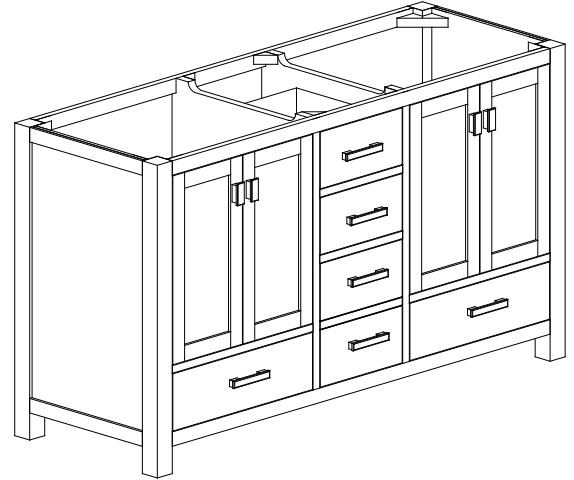

## Features

- Solid poplar wood frame , Birch veneer Plywood
- 4 soft-close doors
- 5 soft-close drawers
- Brushed nickel finished hardware
- Vanity accomodates dual undermount sinks
- Adjustable height levelers

## Nominal Dimension

- 60W x 21D x 34H inches

### Nominal Dimension

- 61W x 22D x 1H inches
- 1550 x 560 x 25 mm

### Nominal Dimension

- 18.1W x 15D x 7.9H inches
- 458 x 380 x 200 mm