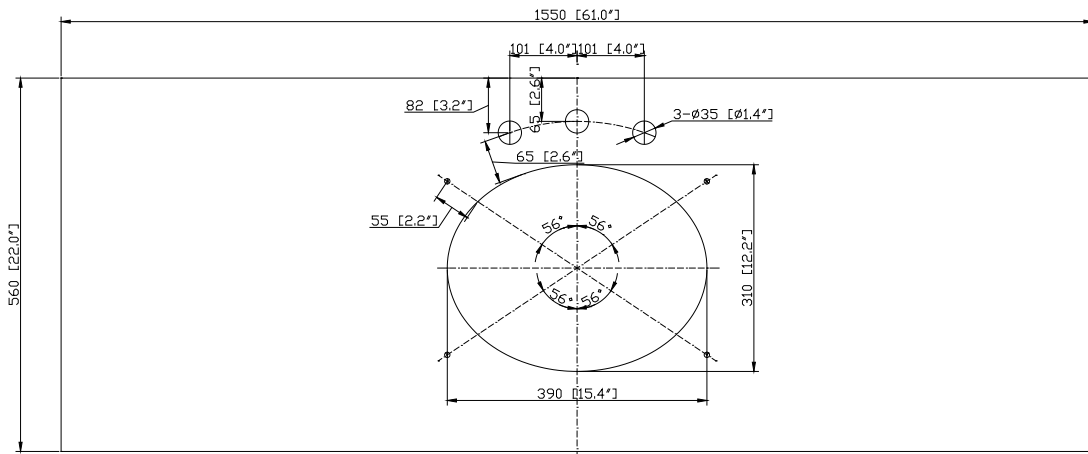

Product Diagrams

Top