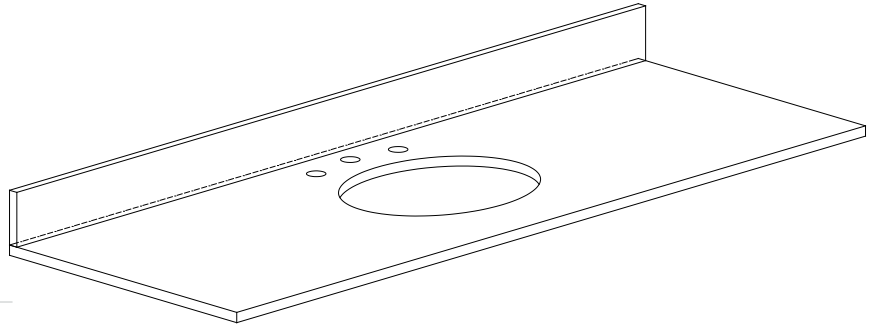

Colors / Finishes

- BK - Natural Black Granite
- CW - Natural Carrera White marble
- GB - Natural Galala Beige marble