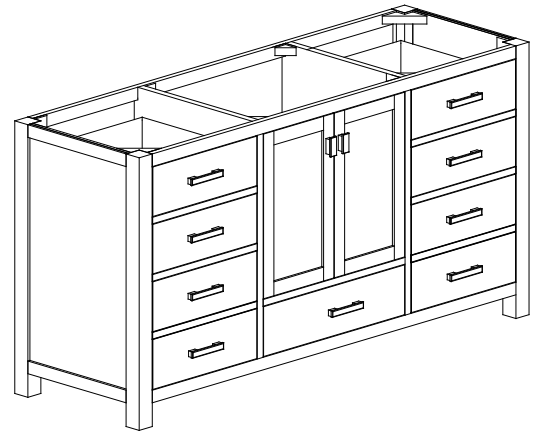

## Features

- Solid poplar wood frame, Birch veneer plywood
- 2 soft-close doors
- 7 soft-close drawers
- Brushed nickel finished hardware
- Vanity accomodates dual undermount sinks
- Adjustable height levelers

## Nominal Dimension

- 60W x 21D x 34H inches

## Nominal Dimension

- 61W x 22D x 1H inches
- 1550 x 560 x 25 mm