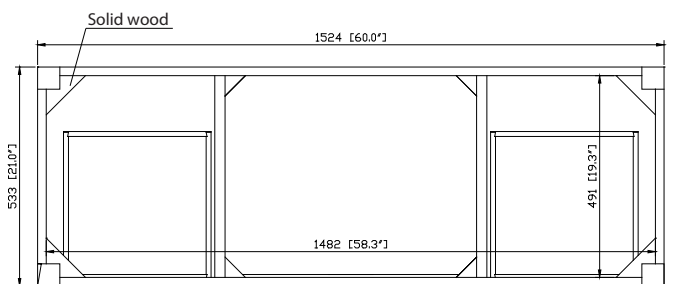

Top

For customer support please call 866 522 5578 weekdays 9:00 to 6:00 PST