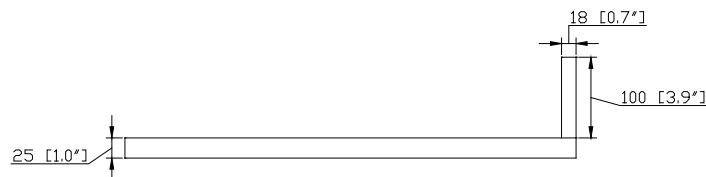

## Nominal Dimension

- 60W x 21D x 34H inches

## Nominal Dimension

- 61W x 22D x 1H inches
- 1550 x 560 x 25 mm

## Product Diagrams

Top

Side

*Avanity*

CUM18LN / CUM18WT

**Features**

- Vitreous China
- Undermount application
- 1.8 in. drain opening
- Overflow outlet

**Colors / Finishes**

- LN - Linen
- WT - White

**Nominal Dimension**

- 18.1W x 15D x 7.9H inches
- 458 x 380 x 200 mm

**Components**

<b>Drain</b>	VC-DRAIN-CP	VC-DRAIN-BN					
<b>Vanity Top</b>	SUT25BK	SUT25CW	SUT25GB	SUT31BK	SUT31CW	SUT31GB	SUT37BK
	SUT37GB	SUT37CW	SUT49CW	SUT49GB	SUT49BK	SUT61BK	SUT61CW
	SUT61GB	SUT73BK	SUT73CW	SUT73GB			