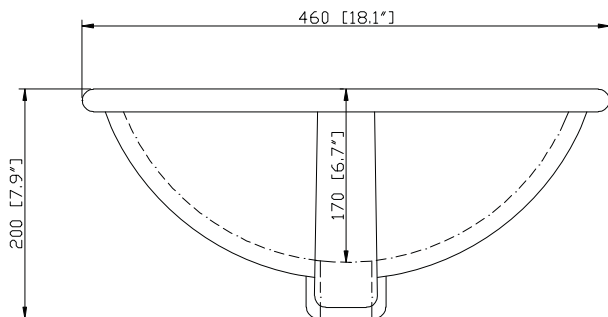

## Nominal Dimension

- 61W x 22D x 1H inches
- 1550 x 560 x 25 mm

## Product Diagrams

Top

Side

*Avanity*

CUM18LN / CUM18WT

**Features**

- Vitreous China
- Undermount application
- 1.8 in. drain opening
- Overflow outlet

**Colors / Finishes**

- LN - Linen
- WT - White

**Nominal Dimension**

- 18.1W x 15D x 7.9H inches
- 458 x 380 x 200 mm

**Components**

<b>Drain</b>	VC-DRAIN-CP	VC-DRAIN-BN					
<b>Vanity Top</b>	SUT25BK	SUT25CW	SUT25GB	SUT31BK	SUT31CW	SUT31GB	SUT37BK
	SUT37GB	SUT37CW	SUT49CW	SUT49GB	SUT49BK	SUT61BK	SUT61CW
	SUT61GB	SUT73BK	SUT73CW	SUT73GB			

**Product Diagrams**

Top

Front

Side