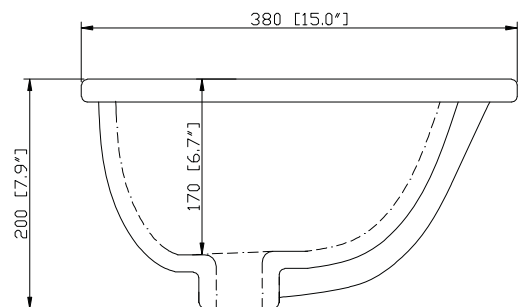

## Nominal Dimension

- 61W x 22D x 1H inches
- 1550 x 560 x 25 mm

## Product Diagrams

Top

Side

*Avanity*

CUM18LN / CUM18WT

**Features**

- Vitreous China
- Undermount application
- 1.8 in. drain opening
- Overflow outlet

**Colors / Finishes**

- LN - Linen
- WT - White

**Nominal Dimension**

- 18.1W x 15D x 7.9H inches
- 458 x 380 x 200 mm

**Components**

<b>Drain</b>	VC-DRAIN-CP	VC-DRAIN-BN					
<b>Vanity Top</b>	SUT25BK	SUT25CW	SUT25GB	SUT31BK	SUT31CW	SUT31GB	SUT37BK
	SUT37GB	SUT37CW	SUT49CW	SUT49GB	SUT49BK	SUT61BK	SUT61CW
	SUT61GB	SUT73BK	SUT73CW	SUT73GB			

**Product Diagrams**

Top

Front

Side