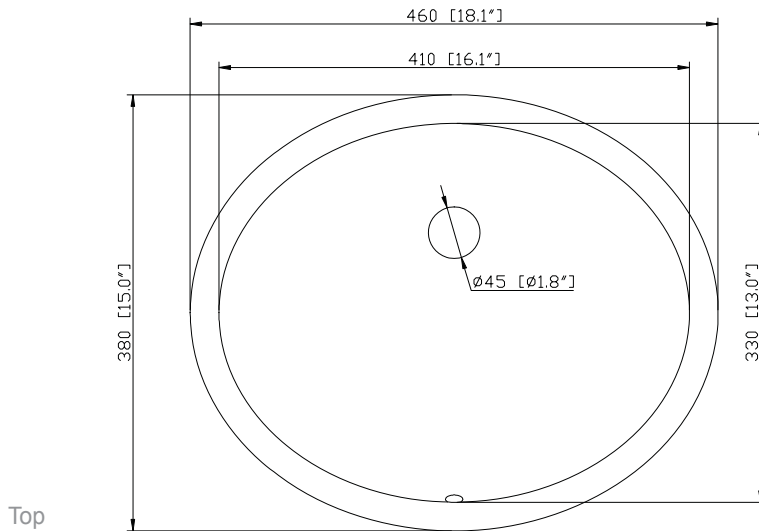

Colors / Finishes

- Chilled Gray
- Espresso
- White

Nominal Dimension

- 36W x 21D x 34H inches

Components

| | | | |
|-------------|----------------|----------------|----------------|
| Mirror | MODERO-CG | MODERO-ES | MODERO-WT |
| Vanity Top | SUT37BK | SUT37CW | SUT37GB |
| | SUT37BK-R | SUT37CW-R | SUT37GB-R |
| Sink | CUM18WT | CUM18LN | CUM20WT-R |
| Linen Tower | MODERO-LT24-CG | MODERO-LT24-ES | MODERO-LT24-WT |

Colors / Finishes

- LN - Linen
- WT - White

Nominal Dimension

- 18.1W x 15D x 7.9H inches
- 458 x 380 x 200 mm

Components

| | | | | | | | |
|-------------------|-------------|-------------|---------|---------|---------|---------|---------|
| Drain | VC-DRAIN-CP | VC-DRAIN-BN | | | | | |
| Vanity Top | SUT25BK | SUT25CW | SUT25GB | SUT31BK | SUT31CW | SUT31GB | SUT37BK |
| | SUT37GB | SUT37CW | SUT49CW | SUT49GB | SUT49BK | SUT61BK | SUT61CW |
| | SUT61GB | SUT73BK | SUT73CW | SUT73GB | | | |

Product Diagrams

Front

Side