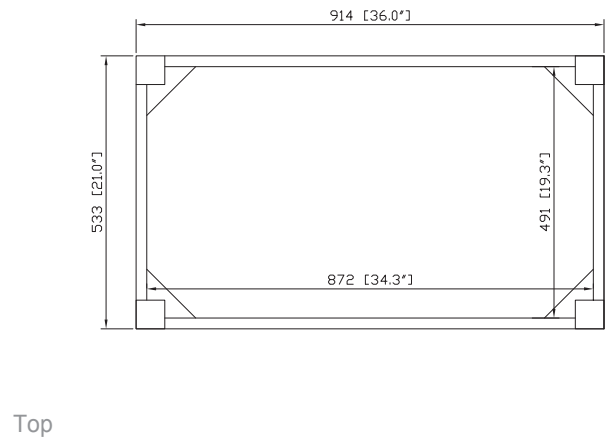

Avanity

MODERO-V36-CG
MODERO-V36-ES
MODERO-V36-WT

Features

- Solid poplar wood frame, Birch veneer plywood
- 2 soft-close doors
- 1 soft-close drawer
- Brushed nickel finished hardware
- Adjustable height levelers

Colors / Finishes

- Chilled Gray
- Espresso
- White

Nominal Dimension

- 36W x 21D x 34H inches

Components

| | | | |
|-------------|----------------|----------------|----------------|
| Mirror | MODERO-CG | MODERO-ES | MODERO-WT |
| Vanity Top | SUT37BK | SUT37CW | SUT37GB |
| | SUT37BK-R | SUT37CW-R | SUT37GB-R |
| Sink | CUM18WT | CUM18LN | CUM20WT-R |
| Linen Tower | MODERO-LT24-CG | MODERO-LT24-ES | MODERO-LT24-WT |

Product Diagrams

For customer support please call 866 522 5578 weekdays 9:00 to 6:00 PST

Avanity

CUM18LN / CUM18WT

Features

- Vitreous China
- Undermount application
- 1.8 in. drain opening
- Overflow outlet

Colors / Finishes

- LN - Linen
- WT - White

Nominal Dimension

- 18.1W x 15D x 7.9H inches
- 458 x 380 x 200 mm

Components

| | | | | | | | |
|-------------------|-------------|-------------|---------|---------|---------|---------|---------|
| Drain | VC-DRAIN-CP | VC-DRAIN-BN | | | | | |
| Vanity Top | SUT25BK | SUT25CW | SUT25GB | SUT31BK | SUT31CW | SUT31GB | SUT37BK |
| | SUT37GB | SUT37CW | SUT49CW | SUT49GB | SUT49BK | SUT61BK | SUT61CW |
| | SUT61GB | SUT73BK | SUT73CW | SUT73GB | | | |