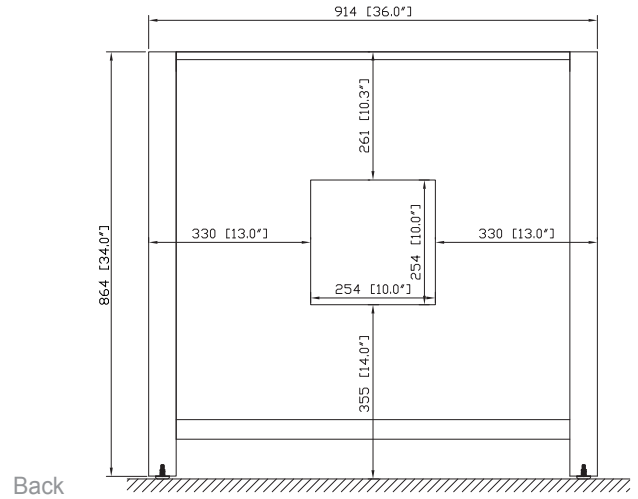

Colors / Finishes

- Chilled Gray
- Espresso
- White

Nominal Dimension

- 36W x 21D x 34H inches

Components

| | | | |
|-------------|----------------|----------------|----------------|
| Mirror | MODERO-CG | MODERO-ES | MODERO-WT |
| Vanity Top | SUT37BK | SUT37CW | SUT37GB |
| | SUT37BK-R | SUT37CW-R | SUT37GB-R |
| Sink | CUM18WT | CUM18LN | CUM20WT-R |
| Linen Tower | MODERO-LT24-CG | MODERO-LT24-ES | MODERO-LT24-WT |

Product Diagrams

For customer support please call 866 522 5578 weekdays 9:00 to 6:00 PST

Avanity

CUM18LN / CUM18WT

Features

- Vitreous China
- Undermount application
- 1.8 in. drain opening
- Overflow outlet

Colors / Finishes

- LN - Linen
- WT - White

Nominal Dimension

- 18.1W x 15D x 7.9H inches
- 458 x 380 x 200 mm

Components

| | | | | | | | |
|-------------------|-------------|-------------|---------|---------|---------|---------|---------|
| Drain | VC-DRAIN-CP | VC-DRAIN-BN | | | | | |
| Vanity Top | SUT25BK | SUT25CW | SUT25GB | SUT31BK | SUT31CW | SUT31GB | SUT37BK |
| | SUT37GB | SUT37CW | SUT49CW | SUT49GB | SUT49BK | SUT61BK | SUT61CW |
| | SUT61GB | SUT73BK | SUT73CW | SUT73GB | | | |