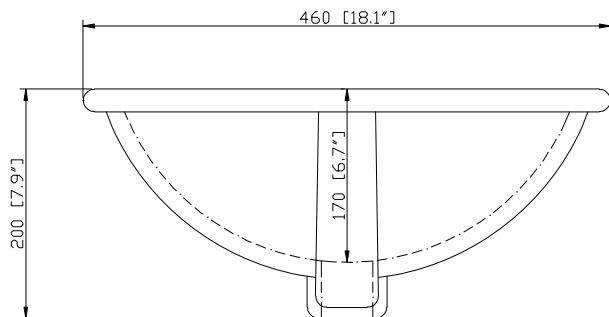

Colors / Finishes

- Chilled Gray
- Espresso
- White

Nominal Dimension

- 36W x 21D x 34H inches

Components

| | | | |
|-------------|----------------|----------------|----------------|
| Mirror | MODERO-CG | MODERO-ES | MODERO-WT |
| Vanity Top | SUT37BK | SUT37CW | SUT37GB |
| | SUT37BK-R | SUT37CW-R | SUT37GB-R |
| Sink | CUM18WT | CUM18LN | CUM20WT-R |
| Linen Tower | MODERO-LT24-CG | MODERO-LT24-ES | MODERO-LT24-WT |

Colors / Finishes

- LN - Linen
- WT - White

Nominal Dimension

- 18.1W x 15D x 7.9H inches
- 458 x 380 x 200 mm

Components

| | | | | | | | |
|-------------------|-------------|-------------|---------|---------|---------|---------|---------|
| Drain | VC-DRAIN-CP | VC-DRAIN-BN | | | | | |
| Vanity Top | SUT25BK | SUT25CW | SUT25GB | SUT31BK | SUT31CW | SUT31GB | SUT37BK |
| | SUT37GB | SUT37CW | SUT49CW | SUT49GB | SUT49BK | SUT61BK | SUT61CW |
| | SUT61GB | SUT73BK | SUT73CW | SUT73GB | | | |

Product Diagrams

Front

Side