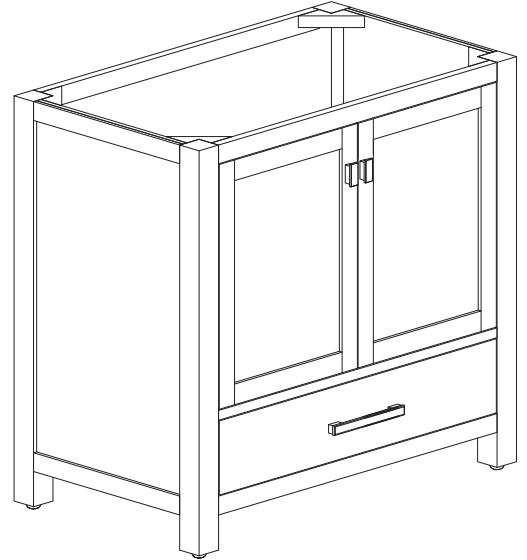

Avanity

MODERO-V36-CG
MODERO-V36-ES
MODERO-V36-WT

Features

- Solid poplar wood frame, Birch veneer plywood
- 2 soft-close doors
- 1 soft-close drawer
- Brushed nickel finished hardware
- Adjustable height levelers

Colors / Finishes

- Chilled Gray
- Espresso
- White

Nominal Dimension

- 36W x 21D x 34H inches

Components

| | | | |
|-------------|----------------|----------------|----------------|
| Mirror | MODERO-CG | MODERO-ES | MODERO-WT |
| Vanity Top | SUT37BK | SUT37CW | SUT37GB |
| | SUT37BK-R | SUT37CW-R | SUT37GB-R |
| Sink | CUM18WT | CUM18LN | CUM20WT-R |
| Linen Tower | MODERO-LT24-CG | MODERO-LT24-ES | MODERO-LT24-WT |

Colors / Finishes

- LN - Linen
- WT - White

Nominal Dimension

- 18.1W x 15D x 7.9H inches
- 458 x 380 x 200 mm

Components

| | | | | | | | |
|-------------------|-------------|-------------|---------|---------|---------|---------|---------|
| Drain | VC-DRAIN-CP | VC-DRAIN-BN | | | | | |
| Vanity Top | SUT25BK | SUT25CW | SUT25GB | SUT31BK | SUT31CW | SUT31GB | SUT37BK |
| | SUT37GB | SUT37CW | SUT49CW | SUT49GB | SUT49BK | SUT61BK | SUT61CW |
| | SUT61GB | SUT73BK | SUT73CW | SUT73GB | | | |