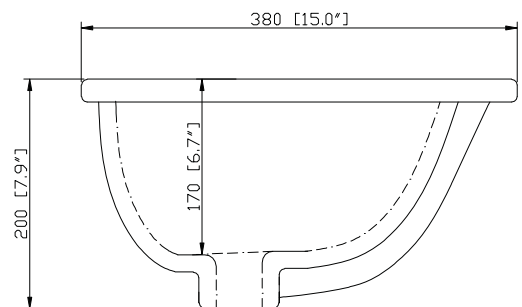

Colors / Finishes

- Chilled Gray
- Espresso
- White

Nominal Dimension

- 36W x 21D x 34H inches

Components

| | | | |
|-------------|----------------|----------------|----------------|
| Mirror | MODERO-CG | MODERO-ES | MODERO-WT |
| Vanity Top | SUT37BK | SUT37CW | SUT37GB |
| | SUT37BK-R | SUT37CW-R | SUT37GB-R |
| Sink | CUM18WT | CUM18LN | CUM20WT-R |
| Linen Tower | MODERO-LT24-CG | MODERO-LT24-ES | MODERO-LT24-WT |

Colors / Finishes

- LN - Linen
- WT - White

Nominal Dimension

- 18.1W x 15D x 7.9H inches
- 458 x 380 x 200 mm

Components

| | | | | | | | |
|-------------------|-------------|-------------|---------|---------|---------|---------|---------|
| Drain | VC-DRAIN-CP | VC-DRAIN-BN | | | | | |
| Vanity Top | SUT25BK | SUT25CW | SUT25GB | SUT31BK | SUT31CW | SUT31GB | SUT37BK |
| | SUT37GB | SUT37CW | SUT49CW | SUT49GB | SUT49BK | SUT61BK | SUT61CW |
| | SUT61GB | SUT73BK | SUT73CW | SUT73GB | | | |

Product Diagrams

Front

Side