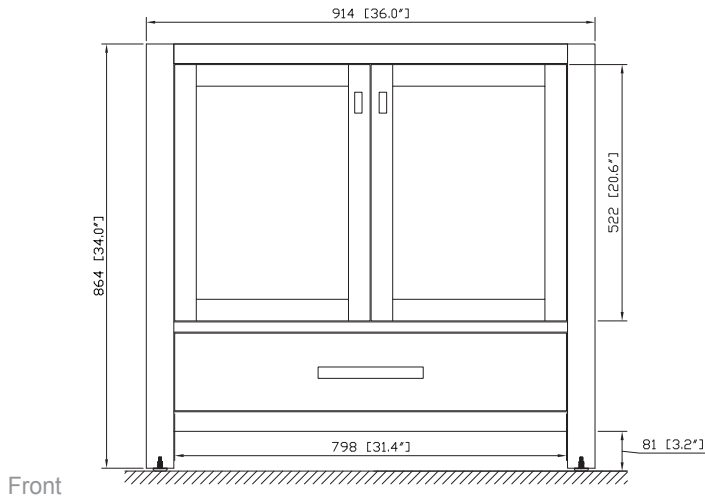

Avanity

MODERO-V36-CG
MODERO-V36-ES
MODERO-V36-WT

Features

- Solid poplar wood frame, Birch veneer plywood
- 2 soft-close doors
- 1 soft-close drawer
- Brushed nickel finished hardware
- Adjustable height levelers

Colors / Finishes

- Chilled Gray
- Espresso
- White

Nominal Dimension

- 36W x 21D x 34H inches

Components

| | | | |
|-------------|----------------|----------------|----------------|
| Mirror | MODERO-CG | MODERO-ES | MODERO-WT |
| Vanity Top | SUT37BK | SUT37CW | SUT37GB |
| | SUT37BK-R | SUT37CW-R | SUT37GB-R |
| Sink | CUM18WT | CUM18LN | CUM20WT-R |
| Linen Tower | MODERO-LT24-CG | MODERO-LT24-ES | MODERO-LT24-WT |

Product Diagrams

For customer support please call 866 522 5578 weekdays 9:00 to 6:00 PST

Avanity

CUM18LN / CUM18WT

Features

- Vitreous China
- Undermount application
- 1.8 in. drain opening
- Overflow outlet

Colors / Finishes

- LN - Linen
- WT - White

Nominal Dimension

- 18.1W x 15D x 7.9H inches
- 458 x 380 x 200 mm

Components

| | | | | | | | |
|-------------------|-------------|-------------|---------|---------|---------|---------|---------|
| Drain | VC-DRAIN-CP | VC-DRAIN-BN | | | | | |
| Vanity Top | SUT25BK | SUT25CW | SUT25GB | SUT31BK | SUT31CW | SUT31GB | SUT37BK |
| | SUT37GB | SUT37CW | SUT49CW | SUT49GB | SUT49BK | SUT61BK | SUT61CW |
| | SUT61GB | SUT73BK | SUT73CW | SUT73GB | | | |