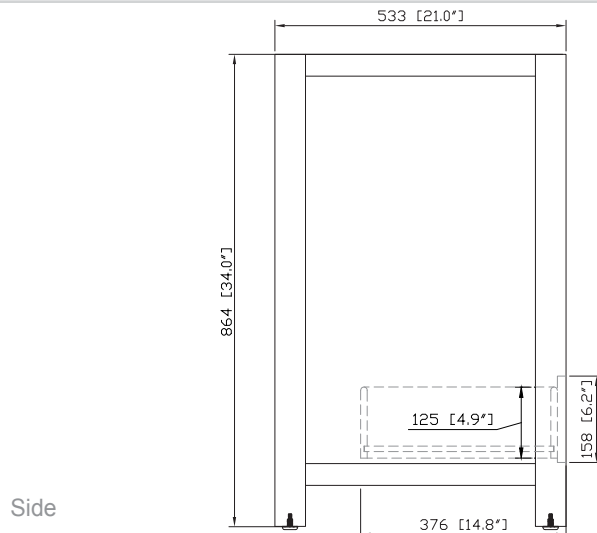

Colors / Finishes

- Chilled Gray
- Espresso
- White

Nominal Dimension

- 36W x 21D x 34H inches

Components

| | | | |
|-------------|----------------|----------------|----------------|
| Mirror | MODERO-CG | MODERO-ES | MODERO-WT |
| Vanity Top | SUT37BK | SUT37CW | SUT37GB |
| | SUT37BK-R | SUT37CW-R | SUT37GB-R |
| Sink | CUM18WT | CUM18LN | CUM20WT-R |
| Linen Tower | MODERO-LT24-CG | MODERO-LT24-ES | MODERO-LT24-WT |

Product Diagrams

For customer support please call 866 522 5578 weekdays 9:00 to 6:00 PST

Avanity

CUM18LN / CUM18WT

Features

- Vitreous China
- Undermount application
- 1.8 in. drain opening
- Overflow outlet

Colors / Finishes

- LN - Linen
- WT - White

Nominal Dimension

- 18.1W x 15D x 7.9H inches
- 458 x 380 x 200 mm

Components

| | | | | | | | |
|-------------------|-------------|-------------|---------|---------|---------|---------|---------|
| Drain | VC-DRAIN-CP | VC-DRAIN-BN | | | | | |
| Vanity Top | SUT25BK | SUT25CW | SUT25GB | SUT31BK | SUT31CW | SUT31GB | SUT37BK |
| | SUT37GB | SUT37CW | SUT49CW | SUT49GB | SUT49BK | SUT61BK | SUT61CW |
| | SUT61GB | SUT73BK | SUT73CW | SUT73GB | | | |