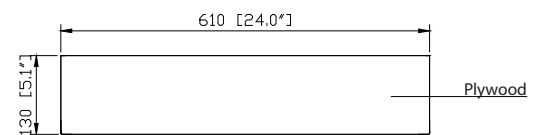

## Nominal Dimension

- 24W x 5.1D x 32H (inches)

## Product Diagrams

Front

Back

Side

Top