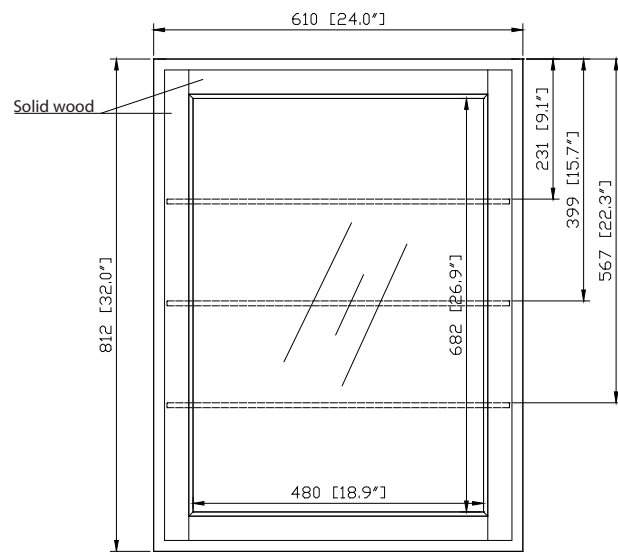

## Features

- Durable poplar wood frame
- Beveled-edge mirror
- 1 soft-close door
- 3 glass shelves inside
- Mirror backing inside cabinet
- Mirror cabinet hangs vertically
- Wall cleat for easy hanging and leveling

## Nominal Dimension

- 24W x 5.1D x 32H (inches)

## Product Diagrams

Front

Back

Side

Top