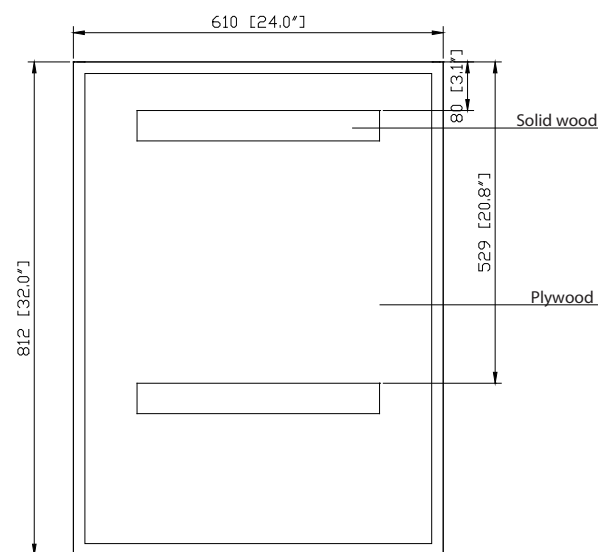

## Features

- Durable poplar wood frame
- Beveled-edge mirror
- 1 soft-close door
- 3 glass shelves inside
- Mirror backing inside cabinet
- Mirror cabinet hangs vertically
- Wall cleat for easy hanging and leveling

## Nominal Dimension

- 24W x 5.1D x 32H (inches)

## Product Diagrams

Front

Back

Side

Top