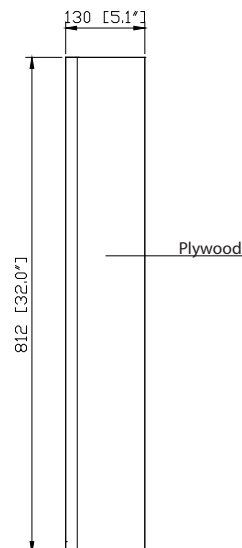

## Features

- Durable poplar wood frame
- Beveled-edge mirror
- 1 soft-close door
- 3 glass shelves inside
- Mirror backing inside cabinet
- Mirror cabinet hangs vertically
- Wall cleat for easy hanging and leveling

## Nominal Dimension

- 24W x 5.1D x 32H (inches)

## Related Items

Vanity	MADISON-TO	MADISON-LE	MADISON-WT
--------	------------	------------	------------

## Product Diagrams

Front

Back

Side

Top