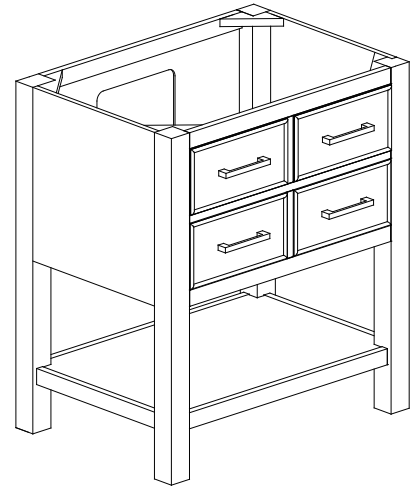

Avanity

BROOKS-V30-CG/BROOKS-V30-WT

Features

- Solid poplar wood frame, Birch veneer plywood
- 2 soft-close drawer, 1 open shelf
- Brushed nickel finished hardware
- Adjustable height levelers

Colors / Finishes

- Chilled Gray
- White

Nominal Dimension

- 30W x 21.5D x 34H inches

Components

Mirror	14000-M24-CG	14000-MC24-CG	
	14000-M24-WT	14000-MC24-WT	
Vanity Top	SUT31BK-R	SUT31GB-R	SUT31CW-R
	SUT31BK	SUT31GB	SUT31CW
Sink	CUM20WT-R	CUM18WT	CUM18LN

Product Diagrams

Front

Back

Side

Top

SUT31BK / SUT31CW / SUT31GB

Features

- Top cutout for single undermount sink
- Top pre-drilled for 8" widespread faucet
- 4" backsplash included

Nominal Dimension

- 18.1W x 15D x 7.9H inches
- 458 x 380 x 200 mm

Components

Drain	VC-DRAIN-CP	VC-DRAIN-BN					
Vanity Top	SUT25BK	SUT25CW	SUT25GB	SUT31BK	SUT31CW	SUT31GB	SUT37BK
	SUT37GB	SUT37CW	SUT49CW	SUT49GB	SUT49BK	SUT61BK	SUT61CW
	SUT61GB	SUT73BK	SUT73CW	SUT73GB			