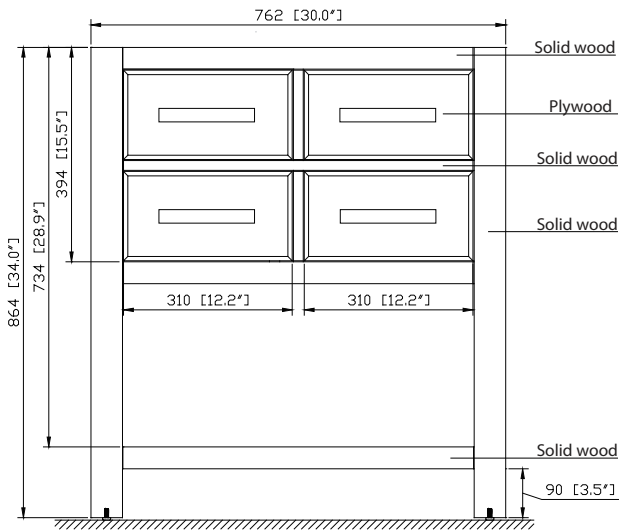

- Chilled Gray
- White

Nominal Dimension

- 30W x 21.5D x 34H inches

Components

Mirror	14000-M24-CG	14000-MC24-CG	
	14000-M24-WT	14000-MC24-WT	
Vanity Top	SUT31BK-R	SUT31GB-R	SUT31CW-R
	SUT31BK	SUT31GB	SUT31CW
Sink	CUM20WT-R	CUM18WT	CUM18LN

Product Diagrams

Front

Back

Side

Top

SUT31BK / SUT31CW / SUT31GB

Features

- Top cutout for single undermount sink
- Top pre-drilled for 8" widespread faucet
- 4" backsplash included

Colors / Finishes

- BK - Natural Black Granite
- CW - Natural Carrera White marble
- GB - Natural Galala Beige marble

Nominal Dimension

- 31W x 22D x 1H inches
- 787 x 560 x 25 mm

Related Items

Sink	CUM18WT	CUM18LN		
Vanity	BROOKS-V30	BRENTWOOD-V31	DELANO-V30	
	KELLY-V30	LOFT-V30	MODERO-V30	MILANO-V30
	MILANO-V30	TROPICA-V30	THOMPSON-V30	WESTWOOD-V30

Nominal Dimension

- 18.1W x 15D x 7.9H inches
- 458 x 380 x 200 mm

Components

Drain	VC-DRAIN-CP	VC-DRAIN-BN					
Vanity Top	SUT25BK	SUT25CW	SUT25GB	SUT31BK	SUT31CW	SUT31GB	SUT37BK
	SUT37GB	SUT37CW	SUT49CW	SUT49GB	SUT49BK	SUT61BK	SUT61CW
	SUT61GB	SUT73BK	SUT73CW	SUT73GB			