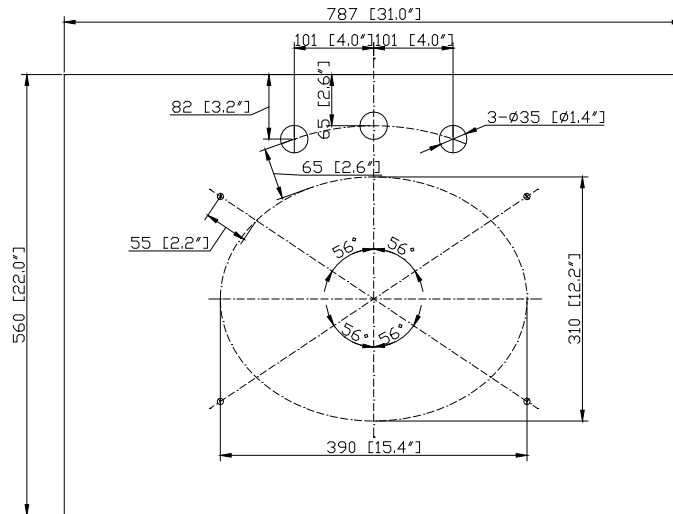

- Chilled Gray
- White

Nominal Dimension

- 30W x 21.5D x 34H inches

Components

Mirror	14000-M24-CG	14000-MC24-CG	
	14000-M24-WT	14000-MC24-WT	
Vanity Top	SUT31BK-R	SUT31GB-R	SUT31CW-R
	SUT31BK	SUT31GB	SUT31CW
Sink	CUM20WT-R	CUM18WT	CUM18LN

Colors / Finishes

- BK - Natural Black Granite
- CW - Natural Carrera White marble
- GB - Natural Galala Beige marble

Nominal Dimension

- 31W x 22D x 1H inches
- 787 x 560 x 25 mm

Related Items

Sink	CUM18WT	CUM18LN		
Vanity	BROOKS-V30	BRENTWOOD-V31	DELANO-V30	
	KELLY-V30	LOFT-V30	MODERO-V30	MILANO-V30
	MILANO-V30	TROPICA-V30	THOMPSON-V30	WESTWOOD-V30

Product Diagrams

Top

Side

CUM18LN / CUM18WT

Features

- Vitreous China
- Undermount application
- 1.8 in. drain opening
- Overflow outlet

Colors / Finishes

- LN - Linen
- WT - White

Nominal Dimension

- 18.1W x 15D x 7.9H inches
- 458 x 380 x 200 mm

Components

Drain	VC-DRAIN-CP	VC-DRAIN-BN					
Vanity Top	SUT25BK	SUT25CW	SUT25GB	SUT31BK	SUT31CW	SUT31GB	SUT37BK
	SUT37GB	SUT37CW	SUT49CW	SUT49GB	SUT49BK	SUT61BK	SUT61CW
	SUT61GB	SUT73BK	SUT73CW	SUT73GB			