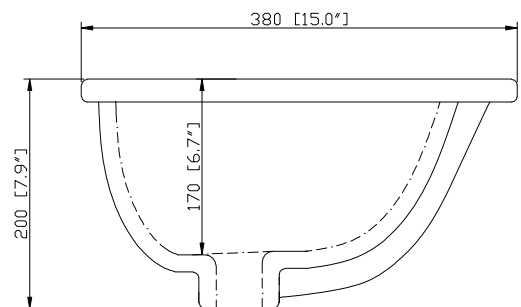

Colors / Finishes

- BK - Natural Black Granite
- CW - Natural Carrera White marble
- GB - Natural Galala Beige marble

Nominal Dimension

- 31W x 22D x 1H inches
- 787 x 560 x 25 mm

Related Items

Sink	CUM18WT	CUM18LN		
Vanity	BROOKS-V30	BRENTWOOD-V31	DELANO-V30	
	KELLY-V30	LOFT-V30	MODERO-V30	MILANO-V30
	MILANO-V30	TROPICA-V30	THOMPSON-V30	WESTWOOD-V30

Product Diagrams

Top

Side

CUM18LN / CUM18WT

Features

- Vitreous China
- Undermount application
- 1.8 in. drain opening
- Overflow outlet

Colors / Finishes

- LN - Linen
- WT - White

Nominal Dimension

- 18.1W x 15D x 7.9H inches
- 458 x 380 x 200 mm

Components

Drain	VC-DRAIN-CP	VC-DRAIN-BN					
Vanity Top	SUT25BK	SUT25CW	SUT25GB	SUT31BK	SUT31CW	SUT31GB	SUT37BK
	SUT37GB	SUT37CW	SUT49CW	SUT49GB	SUT49BK	SUT61BK	SUT61CW
	SUT61GB	SUT73BK	SUT73CW	SUT73GB			

Product Diagrams

Top

Front

Side