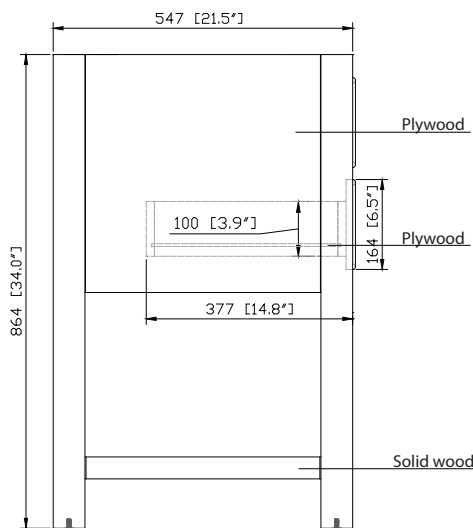

- Chilled Gray
- White

Nominal Dimension

- 30W x 21.5D x 34H inches

Components

Mirror	14000-M24-CG	14000-MC24-CG	
	14000-M24-WT	14000-MC24-WT	
Vanity Top	SUT31BK-R	SUT31GB-R	SUT31CW-R
	SUT31BK	SUT31GB	SUT31CW
Sink	CUM20WT-R	CUM18WT	CUM18LN

Product Diagrams

Front

Back

Side

Top

SUT31BK / SUT31CW / SUT31GB

Features

- Top cutout for single undermount sink
- Top pre-drilled for 8" widespread faucet
- 4" backsplash included

Colors / Finishes

- BK - Natural Black Granite
- CW - Natural Carrera White marble
- GB - Natural Galala Beige marble

Nominal Dimension

- 31W x 22D x 1H inches
- 787 x 560 x 25 mm

Related Items

Sink	CUM18WT	CUM18LN		
Vanity	BROOKS-V30	BRENTWOOD-V31	DELANO-V30	
	KELLY-V30	LOFT-V30	MODERO-V30	MILANO-V30
	MILANO-V30	TROPICA-V30	THOMPSON-V30	WESTWOOD-V30

Nominal Dimension

- 18.1W x 15D x 7.9H inches
- 458 x 380 x 200 mm

Components

Drain	VC-DRAIN-CP	VC-DRAIN-BN					
Vanity Top	SUT25BK	SUT25CW	SUT25GB	SUT31BK	SUT31CW	SUT31GB	SUT37BK
	SUT37GB	SUT37CW	SUT49CW	SUT49GB	SUT49BK	SUT61BK	SUT61CW
	SUT61GB	SUT73BK	SUT73CW	SUT73GB			