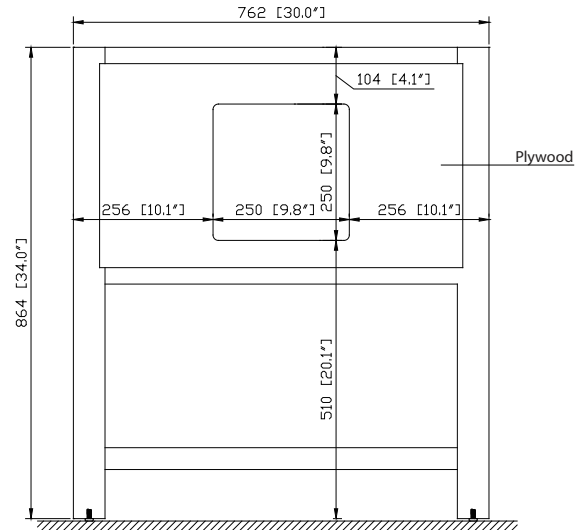

- Chilled Gray
- White

Nominal Dimension

- 30W x 21.5D x 34H inches

Components

Mirror	14000-M24-CG	14000-MC24-CG	
	14000-M24-WT	14000-MC24-WT	
Vanity Top	SUT31BK-R	SUT31GB-R	SUT31CW-R
	SUT31BK	SUT31GB	SUT31CW
Sink	CUM20WT-R	CUM18WT	CUM18LN

Product Diagrams

Front

Back

Side

Top

SUT31BK / SUT31CW / SUT31GB

Features

- Top cutout for single undermount sink
- Top pre-drilled for 8" widespread faucet
- 4" backsplash included

Colors / Finishes

- BK - Natural Black Granite
- CW - Natural Carrera White marble
- GB - Natural Galala Beige marble

Nominal Dimension

- 31W x 22D x 1H inches
- 787 x 560 x 25 mm

Related Items

Sink	CUM18WT	CUM18LN		
Vanity	BROOKS-V30	BRENTWOOD-V31	DELANO-V30	
	KELLY-V30	LOFT-V30	MODERO-V30	MILANO-V30
	MILANO-V30	TROPICA-V30	THOMPSON-V30	WESTWOOD-V30

Nominal Dimension

- 18.1W x 15D x 7.9H inches
- 458 x 380 x 200 mm

Components

Drain	VC-DRAIN-CP	VC-DRAIN-BN					
Vanity Top	SUT25BK	SUT25CW	SUT25GB	SUT31BK	SUT31CW	SUT31GB	SUT37BK
	SUT37GB	SUT37CW	SUT49CW	SUT49GB	SUT49BK	SUT61BK	SUT61CW
	SUT61GB	SUT73BK	SUT73CW	SUT73GB			