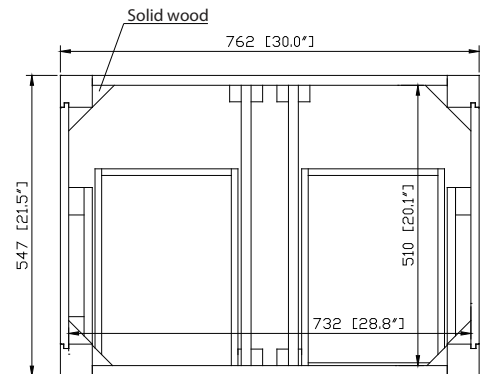

- Chilled Gray
- White

Nominal Dimension

- 30W x 21.5D x 34H inches

Components

Mirror	14000-M24-CG	14000-MC24-CG	
	14000-M24-WT	14000-MC24-WT	
Vanity Top	SUT31BK-R	SUT31GB-R	SUT31CW-R
	SUT31BK	SUT31GB	SUT31CW
Sink	CUM20WT-R	CUM18WT	CUM18LN

Product Diagrams

Front

Back

Side

Top

SUT31BK / SUT31CW / SUT31GB

Features

- Top cutout for single undermount sink
- Top pre-drilled for 8" widespread faucet
- 4" backsplash included

Colors / Finishes

- BK - Natural Black Granite
- CW - Natural Carrera White marble
- GB - Natural Galala Beige marble

Nominal Dimension

- 31W x 22D x 1H inches
- 787 x 560 x 25 mm

Related Items

Sink	CUM18WT	CUM18LN		
Vanity	BROOKS-V30	BRENTWOOD-V31	DELANO-V30	
	KELLY-V30	LOFT-V30	MODERO-V30	MILANO-V30
	MILANO-V30	TROPICA-V30	THOMPSON-V30	WESTWOOD-V30

Nominal Dimension

- 18.1W x 15D x 7.9H inches
- 458 x 380 x 200 mm

Components

Drain	VC-DRAIN-CP	VC-DRAIN-BN					
Vanity Top	SUT25BK	SUT25CW	SUT25GB	SUT31BK	SUT31CW	SUT31GB	SUT37BK
	SUT37GB	SUT37CW	SUT49CW	SUT49GB	SUT49BK	SUT61BK	SUT61CW
	SUT61GB	SUT73BK	SUT73CW	SUT73GB			