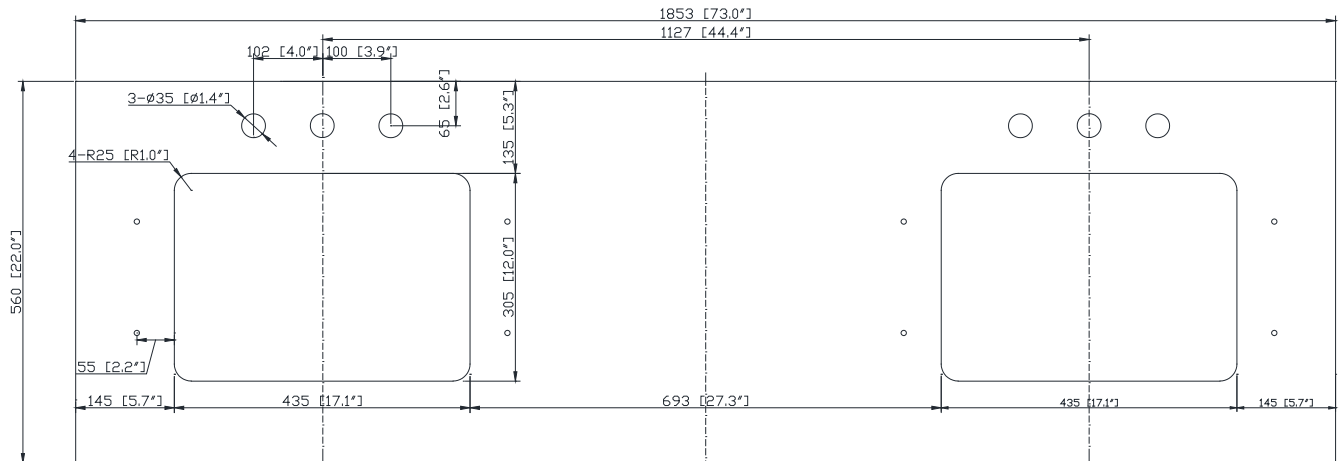

Colors / Couleurs

- Twilight Gray Gold / Or gris crépuscule
- Twilight Gray Silver / Crépuscule gris argent

Nominal Dimension / Dimension Nominale

• 72W x 21.5D x 34H inches | 1828 x 546 x 864 mm

Product Diagrams / Diagrammes Produit

Nominal Dimension

- 73W x 22D x 1H inches
- 1853 x 560 x 25 mm

Related Items

Sink	CUM20WT-R		
Vanity	MADISON-V72	MODERO-V72	THOMPSON-V72

Product Diagrams

Top

Side

Avanity

CUM20WT-R

Features

- Vitreous China
- Undermount application

Components

Drain	VC-DRAIN-CP	VC-DRAIN-BN
-------	-------------	-------------

Colors / Finishes

- White

Nominal Dimension

- 20W x 15D x 7.7H inches
- 510 x 381 x 196mm

Product Diagrams

Top

Front

Side