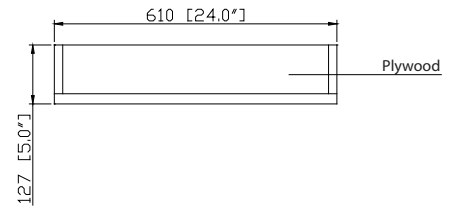

Colors / Finishes

- Chilled Gray
- Espresso
- Taupe Glaze
- White

Nominal Dimension

- 24W x 5D x 30H (inches)

Related Items

Vanity	BROOKS-CG	MODERO-CG	TRIBECA-CG
	BROOKS-WT	MODERO-WT	DELANO-WT
	DELANO-TG	MODERO-ES	

Product Diagrams

Front

Back

Side

Top