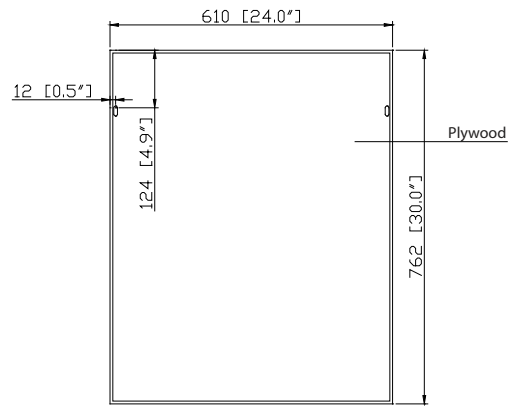

14000-MC24-CG
 14000-MC24-ES
 14000-MC24-TG
 14000-MC24-WT

Features

- Durable poplar wood frame
- Beveled-edge mirror
- Mirror Cabinet hangs vertically
- Glassy shelf
- Wall cleat for easy hanging and leveling

Colors / Finishes

- Chilled Gray
- Espresso
- Taupe Glaze
- White

Nominal Dimension

- 24W x 5D x 30H (inches)

Related Items

Vanity	BROOKS-CG	MODERO-CG	TRIBECA-CG
	BROOKS-WT	MODERO-WT	DELANO-WT
	DELANO-TG	MODERO-ES	

Product Diagrams

Front

Back

Side

Top