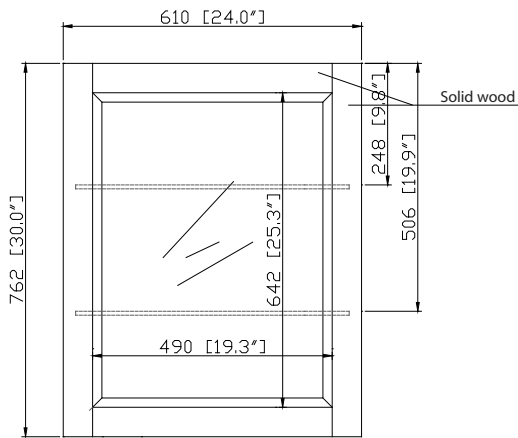

14000-MC24-CG
 14000-MC24-ES
 14000-MC24-TG
 14000-MC24-WT

Features

- Durable poplar wood frame
- Beveled-edge mirror
- Mirror Cabinet hangs vertically
- Glassy shelf
- Wall cleat for easy hanging and leveling

Colors / Finishes

- Chilled Gray
- Espresso
- Taupe Glaze
- White

Nominal Dimension

- 24W x 5D x 30H (inches)

Related Items

Vanity	BROOKS-CG	MODERO-CG	TRIBECA-CG
	BROOKS-WT	MODERO-WT	DELANO-WT
	DELANO-TG	MODERO-ES	

Product Diagrams

Front

Back

Side

Top