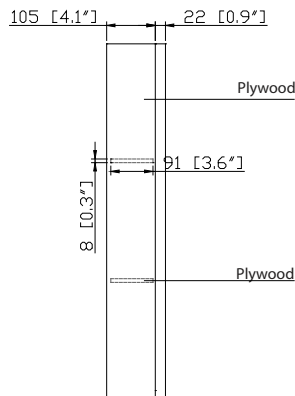

14000-MC24-CG
 14000-MC24-ES
 14000-MC24-TG
 14000-MC24-WT

Features

- Durable poplar wood frame
- Beveled-edge mirror
- Mirror Cabinet hangs vertically
- Glassy shelf
- Wall cleat for easy hanging and leveling

Colors / Finishes

- Chilled Gray
- Espresso
- Taupe Glaze
- White

Nominal Dimension

- 24W x 5D x 30H (inches)

Related Items

Vanity	BROOKS-CG	MODERO-CG	TRIBECA-CG
	BROOKS-WT	MODERO-WT	DELANO-WT
	DELANO-TG	MODERO-ES	

Product Diagrams

Front

Back

Side

Top