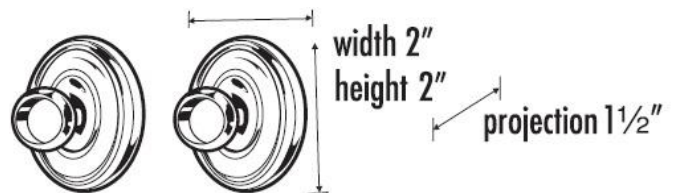

**SPECIFICATIONS**

**CONTEMPORARY I**  
SHOWER ROD BRACKETS

**FEATURES**

Modern styling  
Multiple finishes  
Concealed installation

**WARRANTY**

Limited lifetime

**FINISHES**

Polished Brass/Non-lacquered (PB/NL)  
Polished Chrome (PC)  
Bronze (BRZ)  
Polished Nickel (PN)  
Satin Brass (SB)  
Satin Nickel (SN)