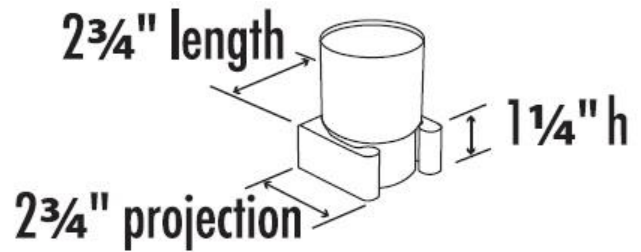

SPECIFICATIONS

LUNA

COUNTERTOP TUMBLER HOLDER WITH DISH

FEATURES

- Transitional styling
- Multiple finishes
- Concealed installation

WARRANTY

Limited lifetime

FINISHES