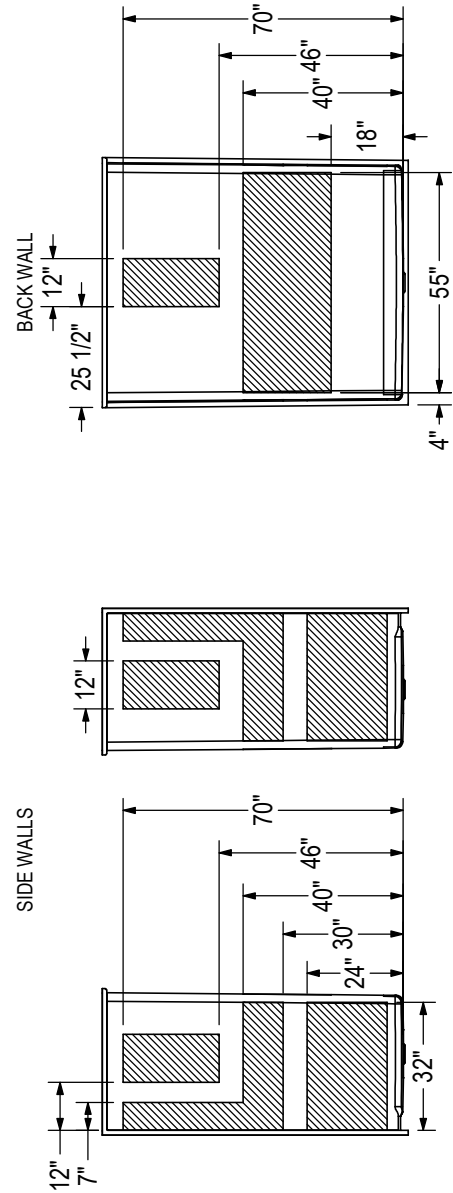

TECHNICAL SPECIFICATIONS

OPS-6034G

MODEL NUMBER 141301

DIMENSIONS: 59" x 34" x 72 1/2" Gelcoat

STANDARD FEATURES

- One-piece shower reinforced for customized placement of grab bars and seat
- Optional grab bars, seat & soap dish
- Curtain rod, shower curtain, faucet kit and drain also available
- Center drain
- Textured bottom

UNIQUE FEATURES

- None

OPTIONS

- 18" Modern straight grab bar
- 24" Modern straight grab bar
- 36 in. Modern horizontal straight grab bar on back wall
- 48 in. Modern horizontal straight grab bar on back wall
- 37 in. Curved grab bar on back wall
- Pivot grab bar

AKER Representative : Tel :

Date :

TECHNICAL SPECIFICATIONS

OPS-6034G

MODEL NUMBER 141301

TECHNICAL DRAWINGS

STANDARD MODEL

REINFORCEMENT BACKING

All dimensions are approximate. Structure measurements must be verified against the unit to ensure proper fit.