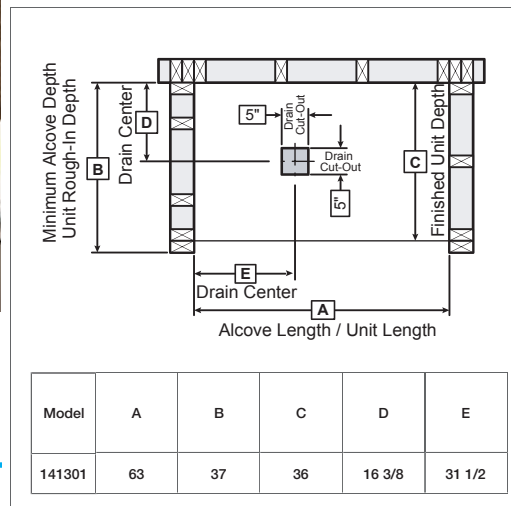

TECHNICAL SPECIFICATIONS

OPS-6034G

MODEL NUMBER 141301

DIMENSIONS: 59" x 34" x 72 1/2" Gelcoat

STANDARD FEATURES

- One-piece shower reinforced for customized placement of grab bars and seat
- Optional grab bars, seat & soap dish
- Curtain rod, shower curtain, faucet kit and drain also available
- Center drain
- Textured bottom

UNIQUE FEATURES

- None

OPTIONS

- 18" Modern straight grab bar
- 24" Modern straight grab bar
- 36 in. Modern horizontal straight grab bar on back wall
- 48 in. Modern horizontal straight grab bar on back wall
- 37 in. Curved grab bar on back wall
- Pivot grab bar

All dimensions are approximate. Structure measurements must be verified against the unit to ensure proper fit.