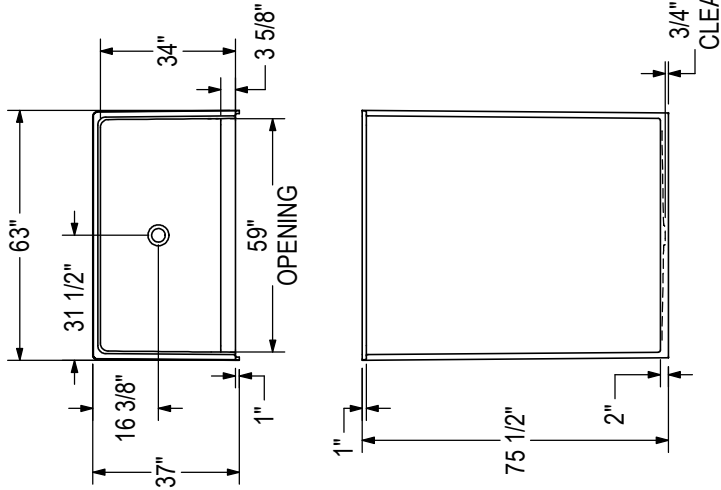

TECHNICAL SPECIFICATIONS

OPS-6034G

MODEL NUMBER 141301

DIMENSIONS: 59" x 34" x 72 1/2" Gelcoat

STANDARD FEATURES

- One-piece shower reinforced for customized placement of grab bars and seat
- Optional grab bars, seat & soap dish
- Curtain rod, shower curtain, faucet kit and drain also available
- Center drain
- Textured bottom

AKER Representative : Tel :

Date :

TECHNICAL SPECIFICATIONS

OPS-6034G

MODEL NUMBER 141301

TECHNICAL DRAWINGS

STANDARD MODEL

REINFORCEMENT BACKING

All dimensions are approximate. Structure measurements must be verified against the unit to ensure proper fit.